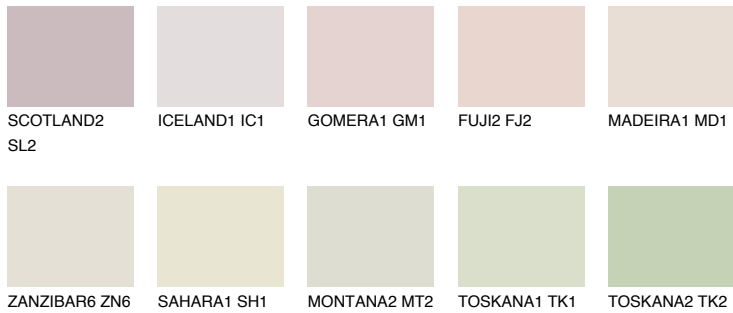

COLOUR DETAILS

COLUMBIA2 CL2

66% **TSR** 61%

Matching colours

COLOURS

INTENSE

For more information on plasters and paints, go to www.ceresit.it

*The presented colours refer to plasters and paints offered by Ceresit. Due to the use of digital techniques, the presented colours might not represent the original ones, thus they cannot be considered as a reliable colour presentation. We recommend checking the authentic colour samples.