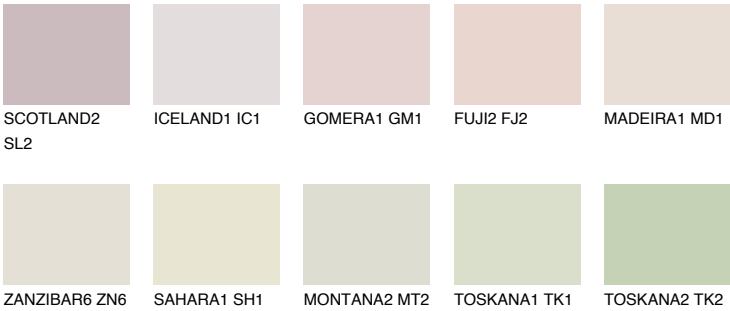

# COLOUR DETAILS

## COLUMBIA2 CL2

66% **TSR** 61%

### Matching colours

#### COLOURS