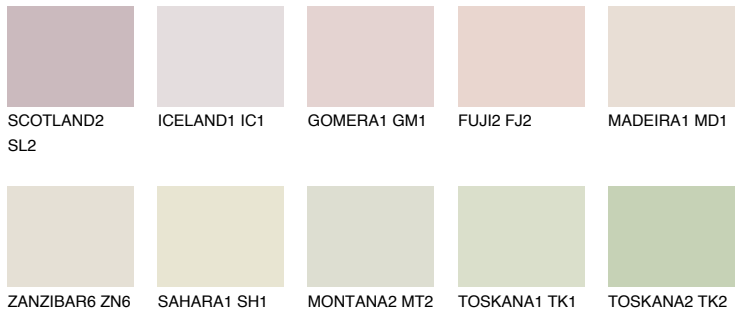

COLOUR DETAILS

COLUMBIA2 CL2

66% TSR 61%

Matching colours

COLOURS

INTENSE

For more information on plasters and paints, go to www.ceresit.it

*The presented colours refer to plasters and paints offered by Ceresit. Due to the use of digital techniques, the presented colours might not represent the original ones, thus they cannot be considered as a reliable colour presentation. We recommend checking the authentic colour samples.