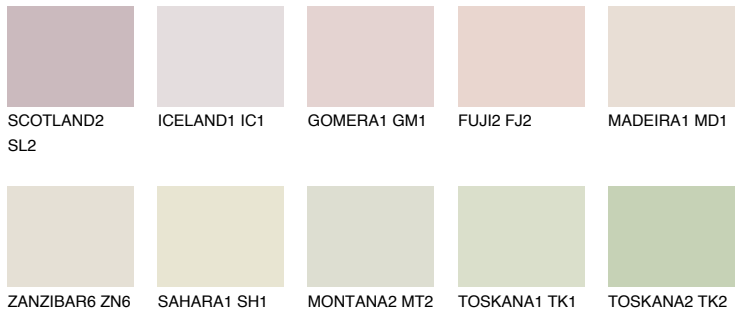

COLOUR DETAILS

COLUMBIA2 CL2

66% **TSR** 61%

Matching colours

COLOURS

INTENSE

For more information on plasters and paints, go to www.ceresit.it

*The presented colours refer to plasters and paints offered by Ceresit. Due to the use of digital techniques, the presented colours might not represent the original ones, thus they cannot be considered as a reliable colour presentation. We recommend checking the authentic colour samples.