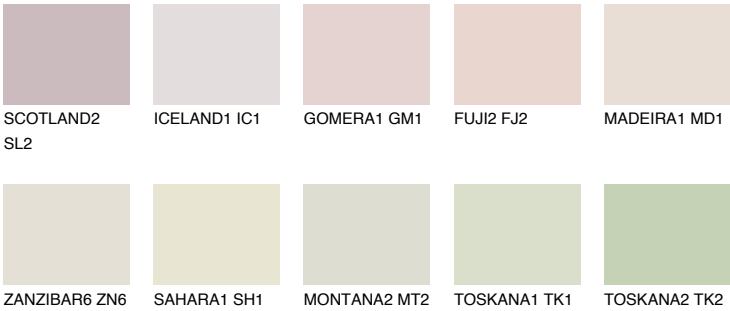

COLOUR DETAILS

COLUMBIA2 CL2

66% **TSR** 61%

Matching colours

COLOURS

INTENSE

For more information on plasters and paints, go to www.ceresit.it

*The presented colours refer to plasters and paints offered by Ceresit. Due to the use of digital techniques, the presented colours might not represent the original ones, thus they cannot be considered as a reliable colour presentation. We recommend checking the authentic colour samples.