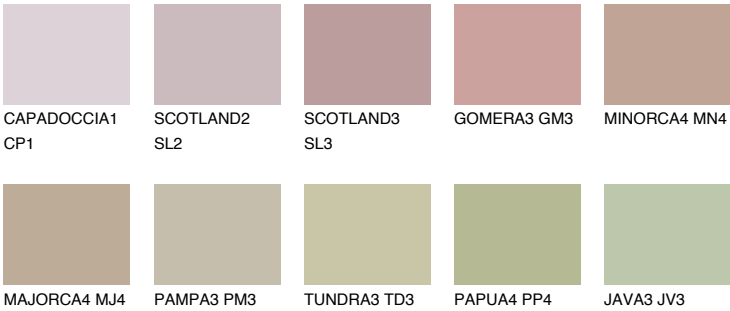

## COLUMBIA3 CL3

40% **TSR** 41%

### Matching colours

#### COLOURS

#### INTENSE

For more information on plasters and paints, go to [www.ceresit.it](http://www.ceresit.it)

\*The presented colours refer to plasters and paints offered by Ceresit. Due to the use of digital techniques, the presented colours might not represent the original ones, thus they cannot be considered as a reliable colour presentation. We recommend checking the authentic colour samples.