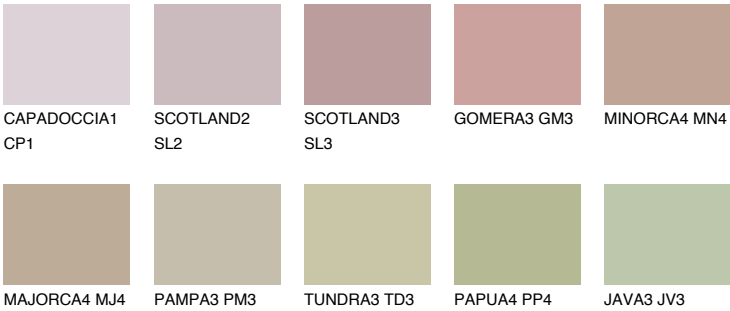

COLUMBIA3 CL3

40% **TSR** 41%

Matching colours

COLOURS

INTENSE

For more information on plasters and paints, go to
www.ceresit.it

*The presented colours refer to plasters and paints offered by Ceresit. Due to the use of digital techniques, the presented colours might not represent the original ones, thus they cannot be considered as a reliable colour presentation. We recommend checking the authentic colour samples.