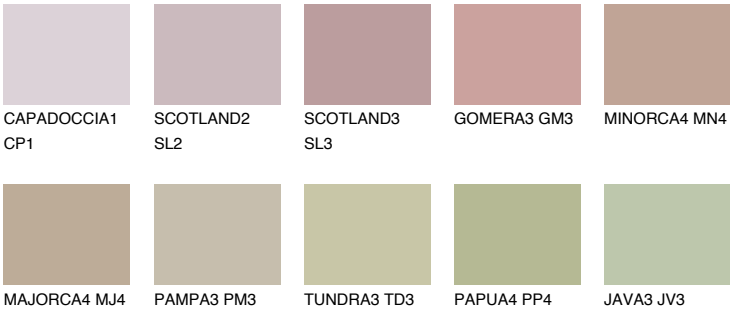

COLUMBIA3 CL3

40% **TSR** 41%

Matching colours

COLOURS

INTENSE

For more information on plasters and paints, go to www.ceresit.it

*The presented colours refer to plasters and paints offered by Ceresit. Due to the use of digital techniques, the presented colours might not represent the original ones, thus they cannot be considered as a reliable colour presentation. We recommend checking the authentic colour samples.