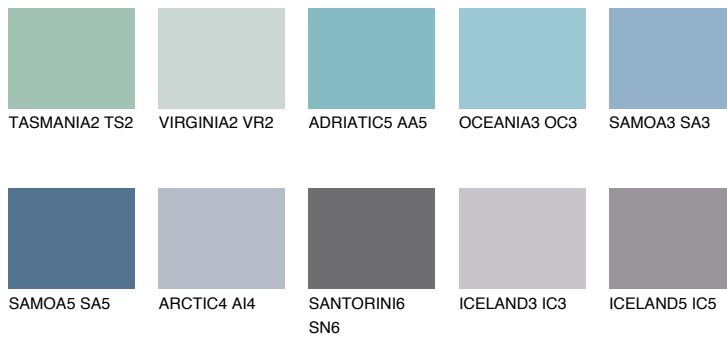

SAMOA4 SA4

☀️ 30% **TSR 34%**

Matching colours

COLOURS

INTENSE

For more information on plasters and paints, go to www.ceresit.it

*The presented colours refer to plasters and paints offered by Ceresit. Due to the use of digital techniques, the presented colours might not represent the original ones, thus they cannot be considered as a reliable colour presentation. We recommend checking the authentic colour samples.