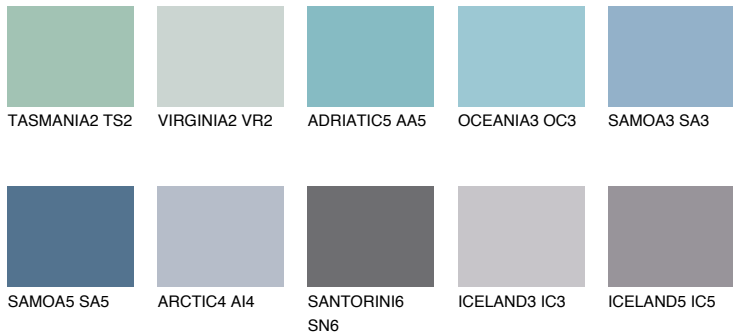

COLOUR DETAILS

SAMOA4 SA4

☀️ 30% **TSR 34%**

Matching colours

COLOURS

INTENSE

For more information on plasters and paints, go to www.ceresit.it

*The presented colours refer to plasters and paints offered by Ceresit. Due to the use of digital techniques, the presented colours might not represent the original ones, thus they cannot be considered as a reliable colour presentation. We recommend checking the authentic colour samples.