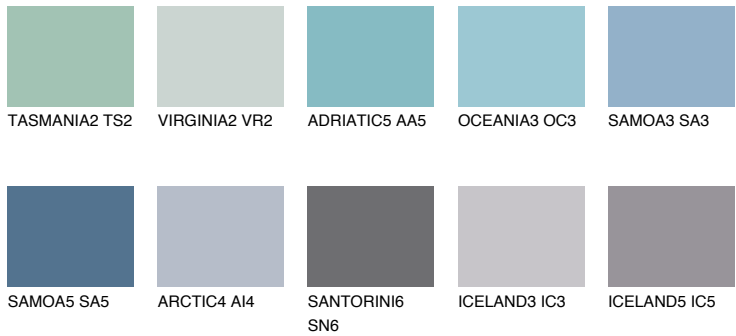

COLOUR DETAILS

SAMOA4 SA4

☀️ 30% **TSR 34%**

Matching colours

COLOURS

INTENSE

For more information on plasters and paints, go to www.ceresit.it

*The presented colours refer to plasters and paints offered by Ceresit. Due to the use of digital techniques, the presented colours might not represent the original ones, thus they cannot be considered as a reliable colour presentation. We recommend checking the authentic colour samples.