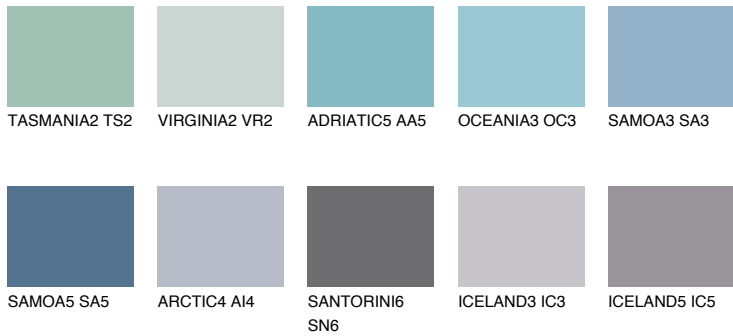

COLOUR DETAILS

SAMOA4 SA4

☀ 30% **TSR** 34%

Matching colours

COLOURS

INTENSE

For more information on plasters and paints, go to www.ceresit.it

*The presented colours refer to plasters and paints offered by Ceresit. Due to the use of digital techniques, the presented colours might not represent the original ones, thus they cannot be considered as a reliable colour presentation. We recommend checking the authentic colour samples.