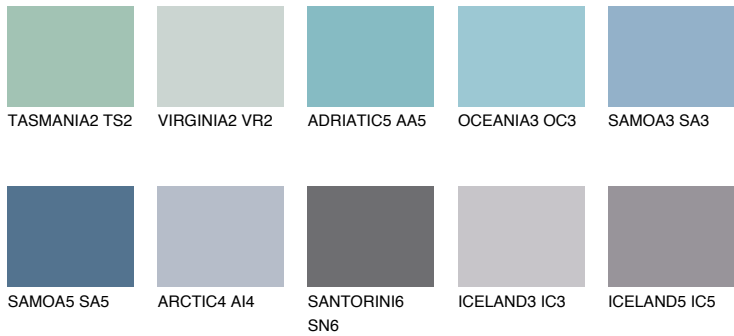

COLOUR DETAILS

SAMOA4 SA4

☀️ 30% **TSR** 34%

Matching colours

COLOURS

INTENSE

For more information on plasters and paints, go to www.ceresit.it

*The presented colours refer to plasters and paints offered by Ceresit. Due to the use of digital techniques, the presented colours might not represent the original ones, thus they cannot be considered as a reliable colour presentation. We recommend checking the authentic colour samples.