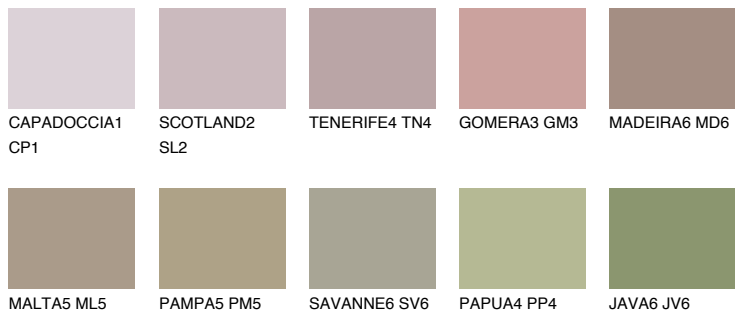

COLOUR DETAILS

COLUMBIA4 CL4

32% TSR 30%

Matching colours

COLOURS

INTENSE

For more information on plasters and paints, go to www.ceresit.it

*The presented colours refer to plasters and paints offered by Ceresit. Due to the use of digital techniques, the presented colours might not represent the original ones, thus they cannot be considered as a reliable colour presentation. We recommend checking the authentic colour samples.