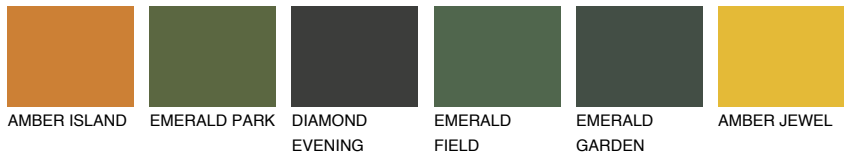

COLOUR DETAILS

COLUMBIA4 CL4

32% TSR 30%

Matching colours

COLOURS

INTENSE

For more information on plasters and paints, go to
www.ceresit.it

*The presented colours refer to plasters and paints offered by Ceresit. Due to the use of digital techniques, the presented colours might not represent the original ones, thus they cannot be considered as a reliable colour presentation. We recommend checking the authentic colour samples.