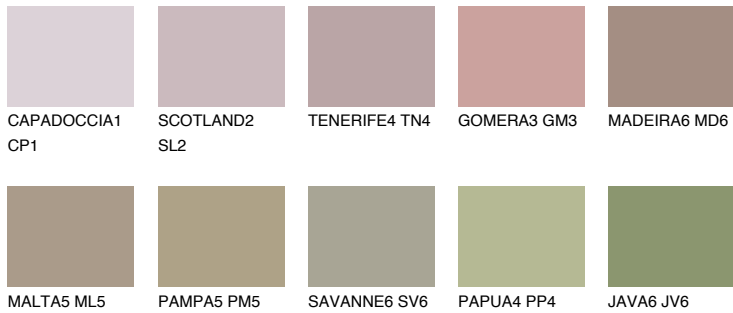

COLOUR DETAILS

COLUMBIA4 CL4

32% TSR 30%

Matching colours

COLOURS

INTENSE

For more information on plasters and paints, go to www.ceresit.it

*The presented colours refer to plasters and paints offered by Ceresit. Due to the use of digital techniques, the presented colours might not represent the original ones, thus they cannot be considered as a reliable colour presentation. We recommend checking the authentic colour samples.