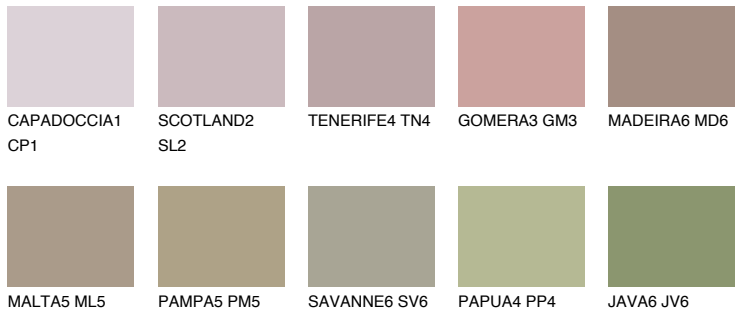

COLOUR DETAILS

COLUMBIA4 CL4

32% TSR 30%

Matching colours

COLOURS

INTENSE

For more information on plasters and paints, go to www.ceresit.it

*The presented colours refer to plasters and paints offered by Ceresit. Due to the use of digital techniques, the presented colours might not represent the original ones, thus they cannot be considered as a reliable colour presentation. We recommend checking the authentic colour samples.