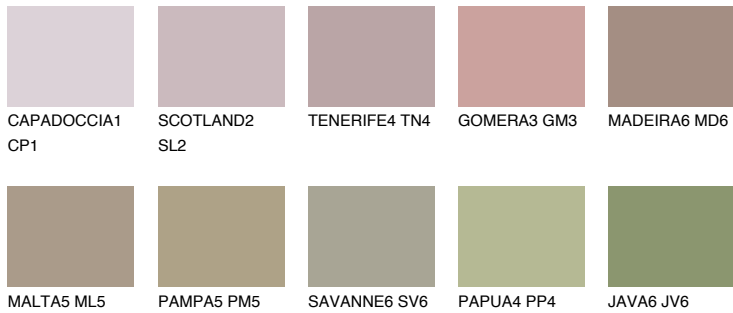

# COLOUR DETAILS

## COLUMBIA4 CL4

32% TSR 30%

### Matching colours

#### COLOURS