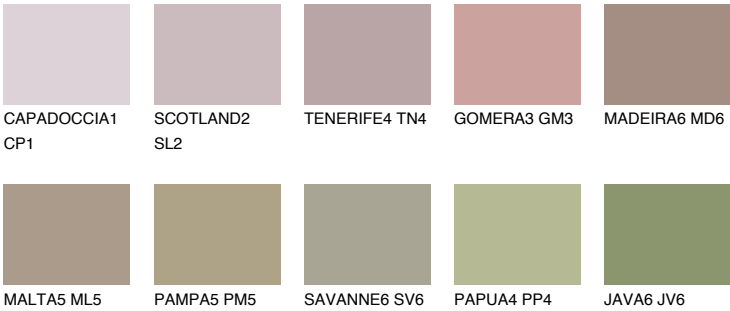

## COLUMBIA4 CL4

32% TSR 30%

### Matching colours

#### COLOURS

#### INTENSE

For more information on plasters and paints, go to [www.ceresit.it](http://www.ceresit.it)

\*The presented colours refer to plasters and paints offered by Ceresit. Due to the use of digital techniques, the presented colours might not represent the original ones, thus they cannot be considered as a reliable colour presentation. We recommend checking the authentic colour samples.