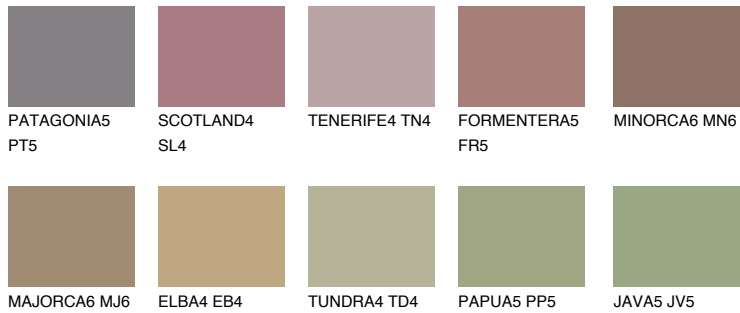

COLOUR DETAILS

COLUMBIA5 CL5

18% **TSR** 18%

Matching colours

COLOURS

INTENSE

For more information on plasters and paints, go to www.ceresit.it

*The presented colours refer to plasters and paints offered by Ceresit. Due to the use of digital techniques, the presented colours might not represent the original ones, thus they cannot be considered as a reliable colour presentation. We recommend checking the authentic colour samples.