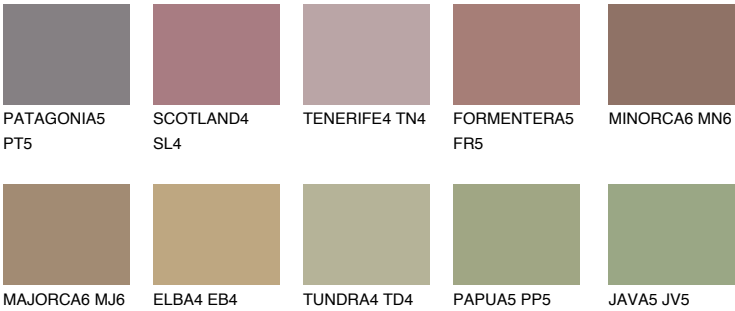

## COLUMBIA5 CL5

18% **TSR** 18%

### Matching colours

#### COLOURS

#### INTENSE

For more information on plasters and paints, go to [www.ceresit.it](http://www.ceresit.it)

\*The presented colours refer to plasters and paints offered by Ceresit. Due to the use of digital techniques, the presented colours might not represent the original ones, thus they cannot be considered as a reliable colour presentation. We recommend checking the authentic colour samples.