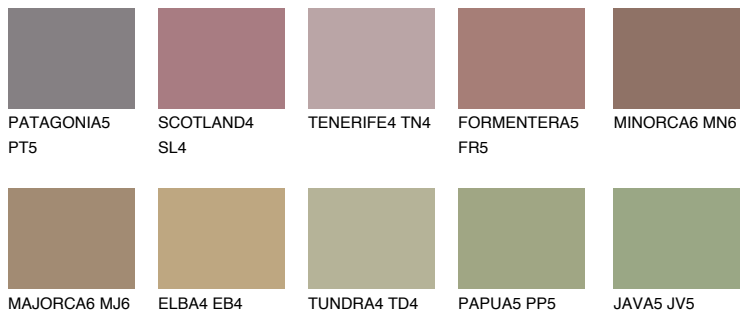

COLOUR DETAILS

COLUMBIA5 CL5

18% TSR 18%

Matching colours

COLOURS

INTENSE

For more information on plasters and paints, go to www.ceresit.it

*The presented colours refer to plasters and paints offered by Ceresit. Due to the use of digital techniques, the presented colours might not represent the original ones, thus they cannot be considered as a reliable colour presentation. We recommend checking the authentic colour samples.