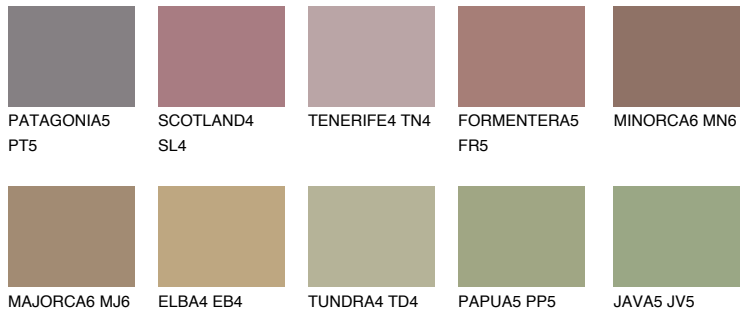

# COLOUR DETAILS

## COLUMBIA5 CL5

18% TSR 18%

### Matching colours

#### COLOURS