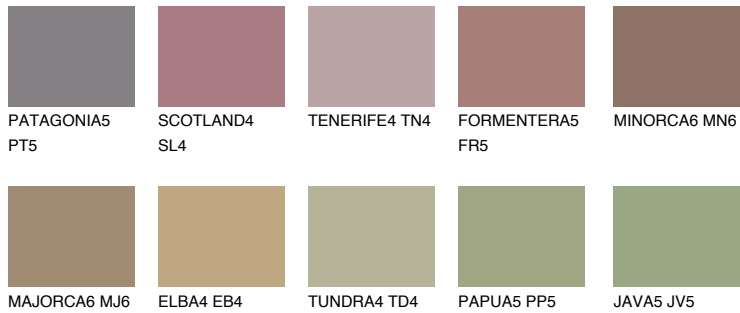

COLOUR DETAILS

COLUMBIA5 CL5

18% TSR 18%

Matching colours

COLOURS

INTENSE

For more information on plasters and paints, go to www.ceresit.it

*The presented colours refer to plasters and paints offered by Ceresit. Due to the use of digital techniques, the presented colours might not represent the original ones, thus they cannot be considered as a reliable colour presentation. We recommend checking the authentic colour samples.