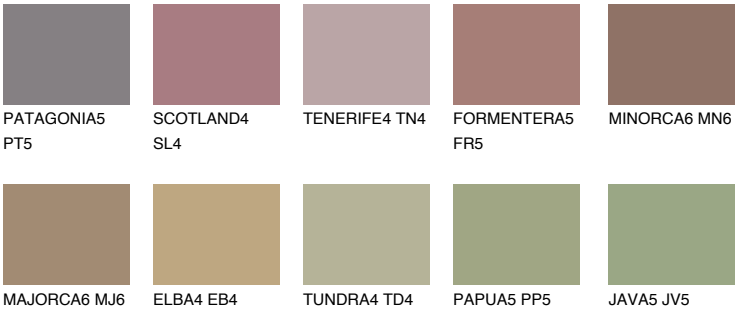

COLUMBIA5 CL5

18% **TSR** 18%

Matching colours

COLOURS

INTENSE

For more information on plasters and paints, go to www.ceresit.it

*The presented colours refer to plasters and paints offered by Ceresit. Due to the use of digital techniques, the presented colours might not represent the original ones, thus they cannot be considered as a reliable colour presentation. We recommend checking the authentic colour samples.