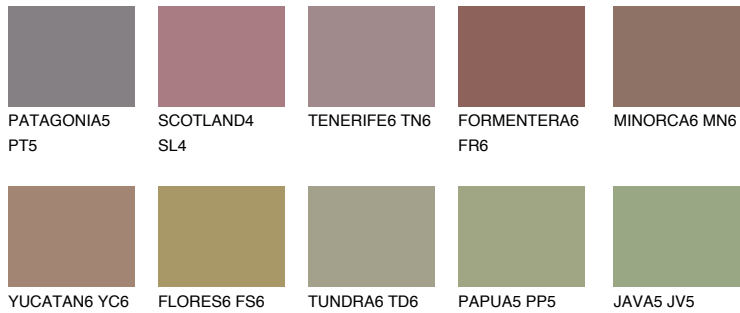

COLOUR DETAILS

COLUMBIA6 CL6

13% TSR 13%

Matching colours

COLOURS

INTENSE

For more information on plasters and paints, go to www.ceresit.it

*The presented colours refer to plasters and paints offered by Ceresit. Due to the use of digital techniques, the presented colours might not represent the original ones, thus they cannot be considered as a reliable colour presentation. We recommend checking the authentic colour samples.