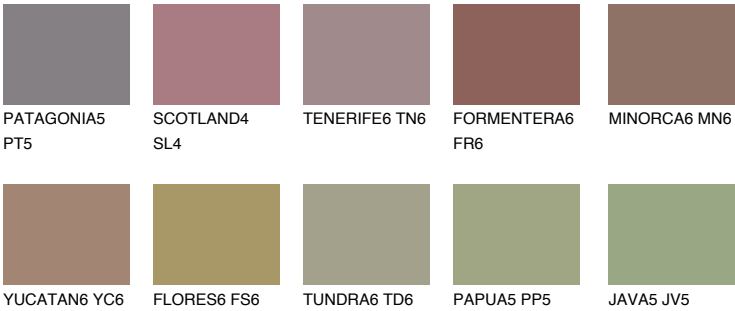

## COLUMBIA6 CL6

13% **TSR** 13%

### Matching colours

#### COLOURS

#### INTENSE

For more information on plasters and paints, go to [www.ceresit.it](http://www.ceresit.it)

\*The presented colours refer to plasters and paints offered by Ceresit. Due to the use of digital techniques, the presented colours might not represent the original ones, thus they cannot be considered as a reliable colour presentation. We recommend checking the authentic colour samples.