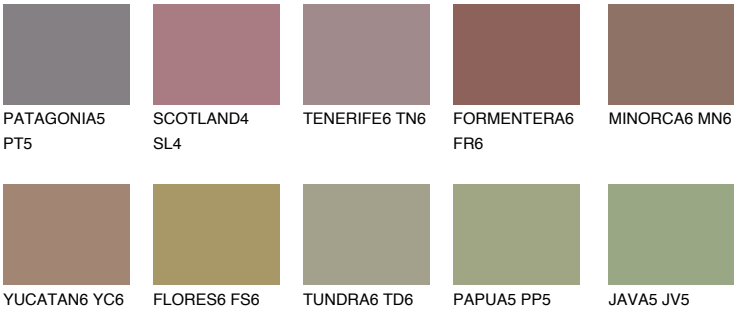

COLUMBIA6 CL6

13% **TSR** 13%

Matching colours

COLOURS

INTENSE

For more information on plasters and paints, go to www.ceresit.it

*The presented colours refer to plasters and paints offered by Ceresit. Due to the use of digital techniques, the presented colours might not represent the original ones, thus they cannot be considered as a reliable colour presentation. We recommend checking the authentic colour samples.