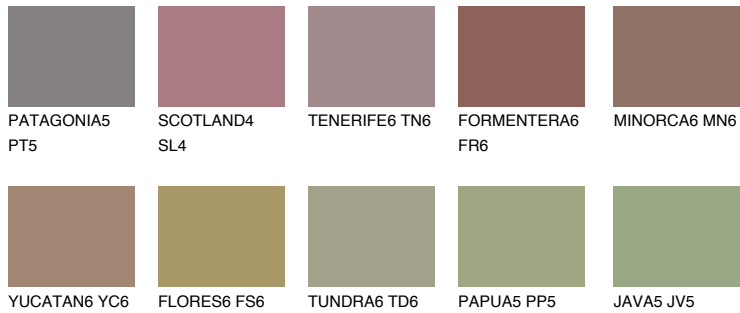

COLOUR DETAILS

COLUMBIA6 CL6

13% **TSR** 13%

Matching colours

COLOURS

INTENSE

For more information on plasters and paints, go to www.ceresit.it

*The presented colours refer to plasters and paints offered by Ceresit. Due to the use of digital techniques, the presented colours might not represent the original ones, thus they cannot be considered as a reliable colour presentation. We recommend checking the authentic colour samples.