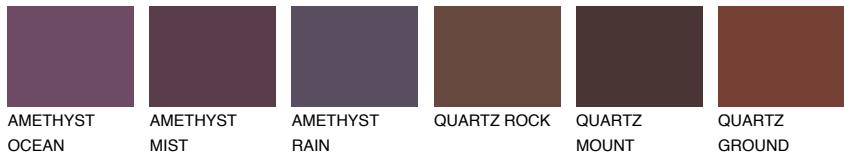

COLOUR DETAILS

PATAGONIA1 PT1

65% TSR 63%

Matching colours

COLOURS

INTENSE

For more information on plasters and paints, go to www.ceresit.it

*The presented colours refer to plasters and paints offered by Ceresit. Due to the use of digital techniques, the presented colours might not represent the original ones, thus they cannot be considered as a reliable colour presentation. We recommend checking the authentic colour samples.