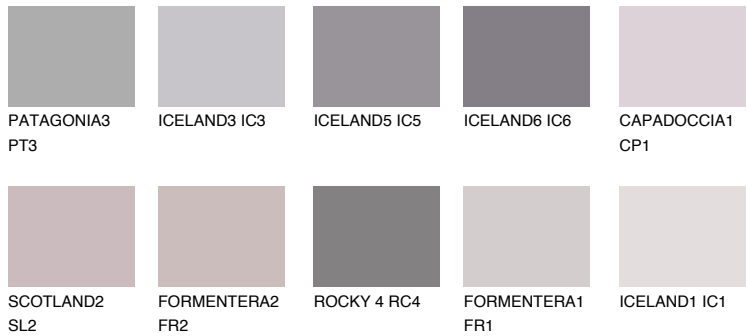

COLOUR DETAILS

PATAGONIA1 PT1

65% TSR 63%

Matching colours

COLOURS

INTENSE

For more information on plasters and paints, go to www.ceresit.it

*The presented colours refer to plasters and paints offered by Ceresit. Due to the use of digital techniques, the presented colours might not represent the original ones, thus they cannot be considered as a reliable colour presentation. We recommend checking the authentic colour samples.