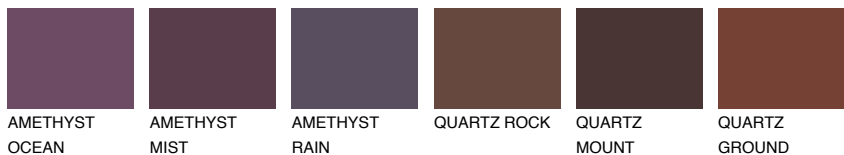

COLOUR DETAILS

PATAGONIA1 PT1

65% TSR 63%

Matching colours

COLOURS

INTENSE

For more information on plasters and paints, go to www.ceresit.it

*The presented colours refer to plasters and paints offered by Ceresit. Due to the use of digital techniques, the presented colours might not represent the original ones, thus they cannot be considered as a reliable colour presentation. We recommend checking the authentic colour samples.