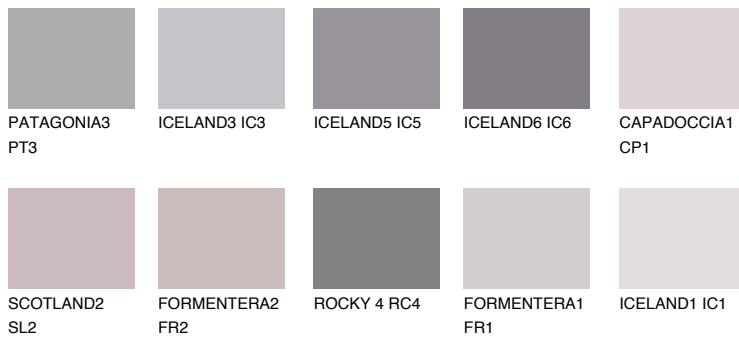

COLOUR DETAILS

PATAGONIA1 PT1

65% TSR 63%

Matching colours

COLOURS

INTENSE

For more information on plasters and paints, go to www.ceresit.it

*The presented colours refer to plasters and paints offered by Ceresit. Due to the use of digital techniques, the presented colours might not represent the original ones, thus they cannot be considered as a reliable colour presentation. We recommend checking the authentic colour samples.