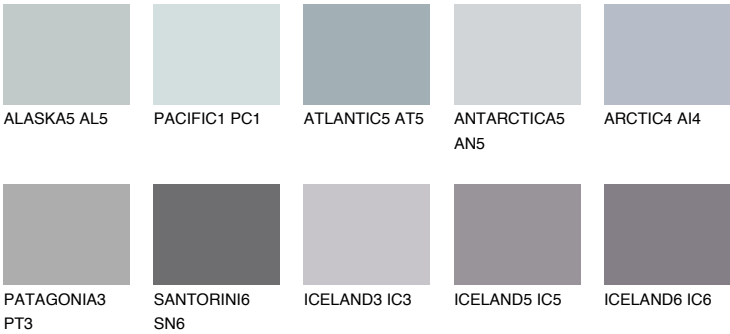

PATAGONIA2 PT2

54% TSR 55%

Matching colours

COLOURS

INTENSE

For more information on plasters and paints, go to www.ceresit.it

*The presented colours refer to plasters and paints offered by Ceresit. Due to the use of digital techniques, the presented colours might not represent the original ones, thus they cannot be considered as a reliable colour presentation. We recommend checking the authentic colour samples.