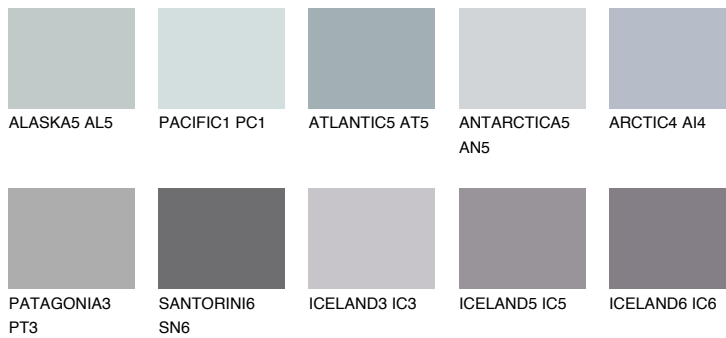

PATAGONIA2 PT2

54% TSR 55%

Matching colours

COLOURS

INTENSE

For more information on plasters and paints, go to www.ceresit.it

*The presented colours refer to plasters and paints offered by Ceresit. Due to the use of digital techniques, the presented colours might not represent the original ones, thus they cannot be considered as a reliable colour presentation. We recommend checking the authentic colour samples.