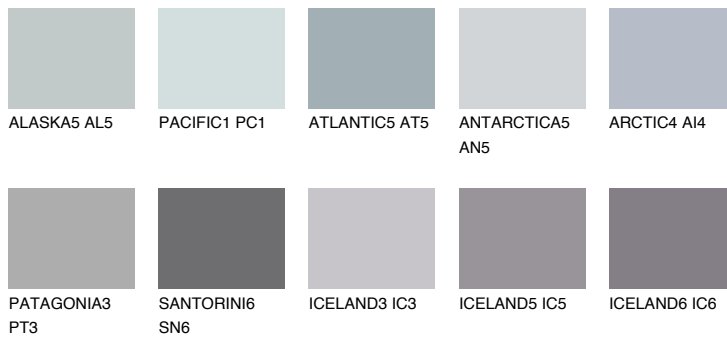

PATAGONIA2 PT2

54% TSR 55%

Matching colours

COLOURS

INTENSE

For more information on plasters and paints, go to www.ceresit.it

*The presented colours refer to plasters and paints offered by Ceresit. Due to the use of digital techniques, the presented colours might not represent the original ones, thus they cannot be considered as a reliable colour presentation. We recommend checking the authentic colour samples.