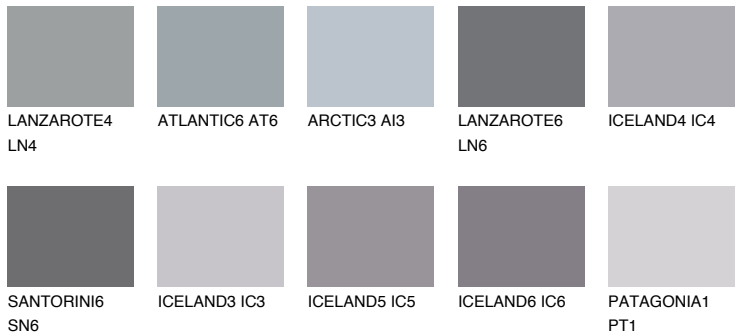

COLOUR DETAILS

PATAGONIA3 PT3

42% **TSR** 41%

Matching colours

COLOURS

INTENSE

For more information on plasters and paints, go to www.ceresit.it

*The presented colours refer to plasters and paints offered by Ceresit. Due to the use of digital techniques, the presented colours might not represent the original ones, thus they cannot be considered as a reliable colour presentation. We recommend checking the authentic colour samples.