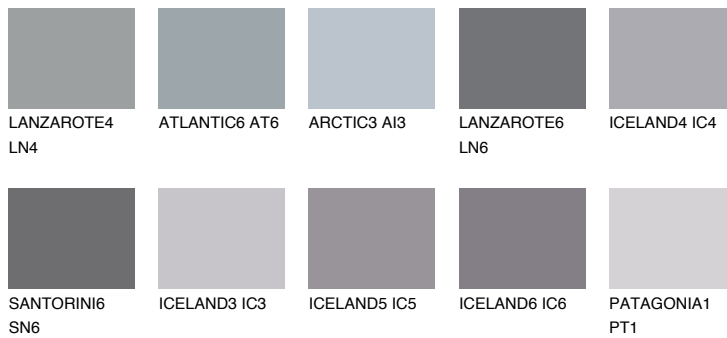

PATAGONIA3 PT3

42% **TSR** 41%

Matching colours

COLOURS

INTENSE

For more information on plasters and paints, go to www.ceresit.it

*The presented colours refer to plasters and paints offered by Ceresit. Due to the use of digital techniques, the presented colours might not represent the original ones, thus they cannot be considered as a reliable colour presentation. We recommend checking the authentic colour samples.