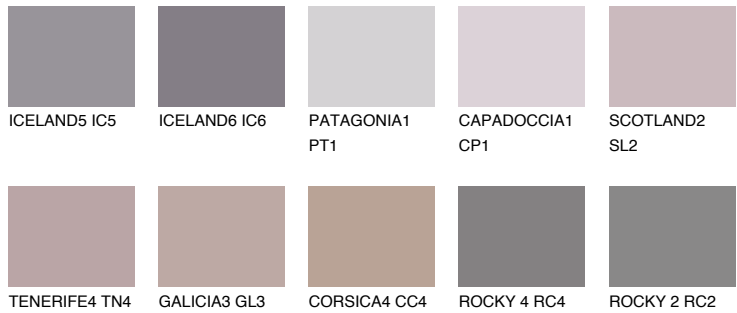

COLOUR DETAILS

PATAGONIA5 PT5

☀ 22% **TSR 20%**

Matching colours

COLOURS

INTENSE

For more information on plasters and paints, go to www.ceresit.it

*The presented colours refer to plasters and paints offered by Ceresit. Due to the use of digital techniques, the presented colours might not represent the original ones, thus they cannot be considered as a reliable colour presentation. We recommend checking the authentic colour samples.