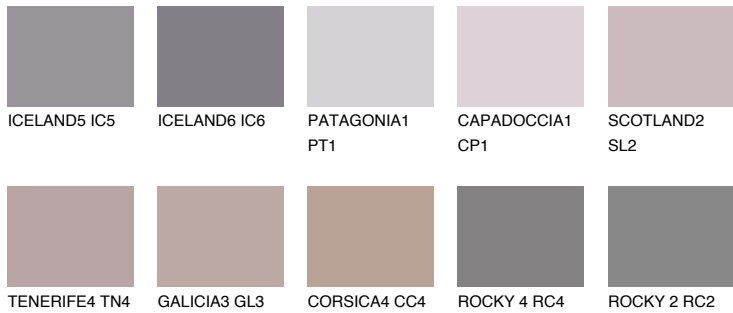

COLOUR DETAILS

PATAGONIA5 PT5

☀ 22% **TSR** 20%

Matching colours

COLOURS

INTENSE

For more information on plasters and paints, go to www.ceresit.it

*The presented colours refer to plasters and paints offered by Ceresit. Due to the use of digital techniques, the presented colours might not represent the original ones, thus they cannot be considered as a reliable colour presentation. We recommend checking the authentic colour samples.