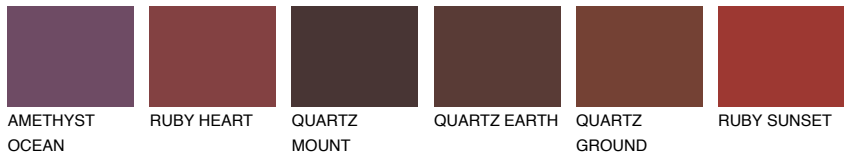

COLOUR DETAILS

PATAGONIA5 PT5

☀ 22% **TSR 20%**

Matching colours

COLOURS

INTENSE

For more information on plasters and paints, go to www.ceresit.it

*The presented colours refer to plasters and paints offered by Ceresit. Due to the use of digital techniques, the presented colours might not represent the original ones, thus they cannot be considered as a reliable colour presentation. We recommend checking the authentic colour samples.