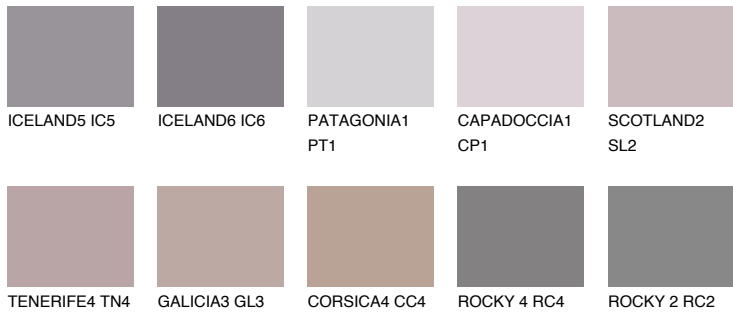

COLOUR DETAILS

PATAGONIA5 PT5

☀ 22% **TSR 20%**

Matching colours

COLOURS

INTENSE

For more information on plasters and paints, go to www.ceresit.it

*The presented colours refer to plasters and paints offered by Ceresit. Due to the use of digital techniques, the presented colours might not represent the original ones, thus they cannot be considered as a reliable colour presentation. We recommend checking the authentic colour samples.