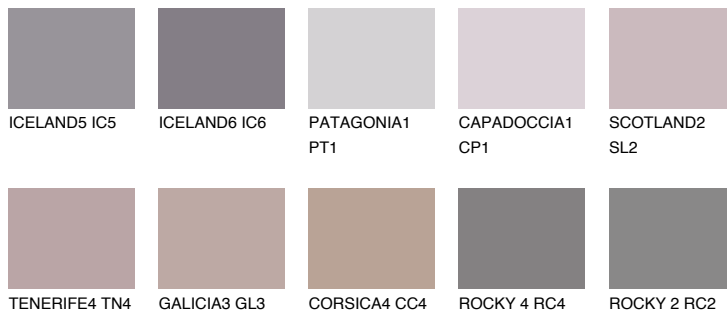

COLOUR DETAILS

PATAGONIA5 PT5

☀ 22% **TSR 20%**

Matching colours

COLOURS

INTENSE

For more information on plasters and paints, go to www.ceresit.it

*The presented colours refer to plasters and paints offered by Ceresit. Due to the use of digital techniques, the presented colours might not represent the original ones, thus they cannot be considered as a reliable colour presentation. We recommend checking the authentic colour samples.