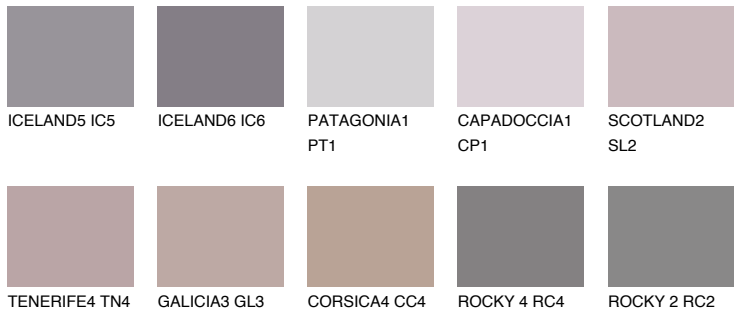

COLOUR DETAILS

PATAGONIA5 PT5

☀ 22% **TSR** 20%

Matching colours

COLOURS

INTENSE

For more information on plasters and paints, go to www.ceresit.it

*The presented colours refer to plasters and paints offered by Ceresit. Due to the use of digital techniques, the presented colours might not represent the original ones, thus they cannot be considered as a reliable colour presentation. We recommend checking the authentic colour samples.