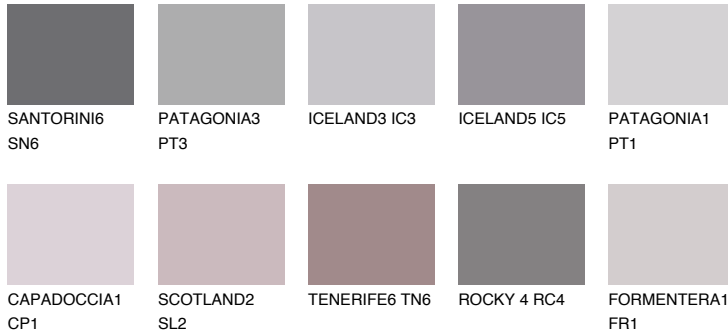

COLOUR DETAILS

PATAGONIA6 PT6

17% TSR 39%

Matching colours

COLOURS

INTENSE

For more information on plasters and paints, go to www.ceresit.it

*The presented colours refer to plasters and paints offered by Ceresit. Due to the use of digital techniques, the presented colours might not represent the original ones, thus they cannot be considered as a reliable colour presentation. We recommend checking the authentic colour samples.