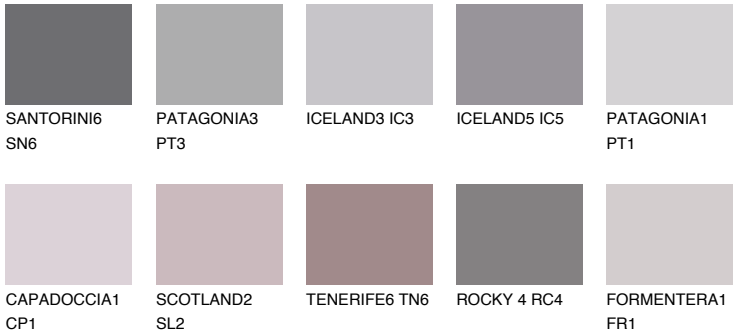

PATAGONIA6 PT6

17% **TSR** 39%

Matching colours

COLOURS

INTENSE

For more information on plasters and paints, go to www.ceresit.it

*The presented colours refer to plasters and paints offered by Ceresit. Due to the use of digital techniques, the presented colours might not represent the original ones, thus they cannot be considered as a reliable colour presentation. We recommend checking the authentic colour samples.