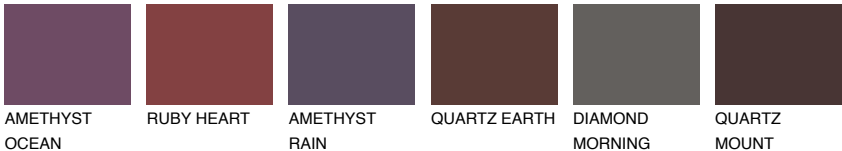

PATAGONIA6 PT6

17% **TSR** 39%

Matching colours

COLOURS

INTENSE

For more information on plasters and paints, go to www.ceresit.it

*The presented colours refer to plasters and paints offered by Ceresit. Due to the use of digital techniques, the presented colours might not represent the original ones, thus they cannot be considered as a reliable colour presentation. We recommend checking the authentic colour samples.