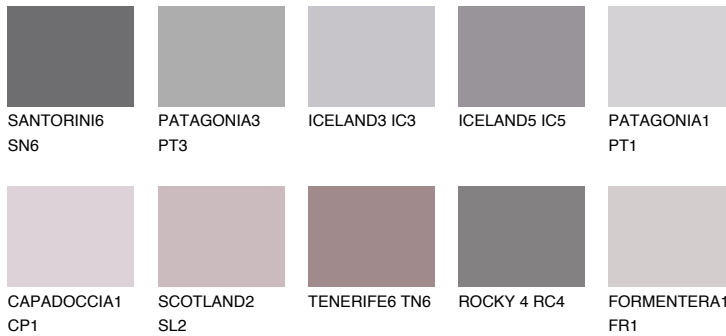

# COLOUR DETAILS

### Matching colours

#### COLOURS

#### INTENSE

For more information on plasters and paints, go to [www.ceresit.it](http://www.ceresit.it)

\*The presented colours refer to plasters and paints offered by Ceresit. Due to the use of digital techniques, the presented colours might not represent the original ones, thus they cannot be considered as a reliable colour presentation. We recommend checking the authentic colour samples.