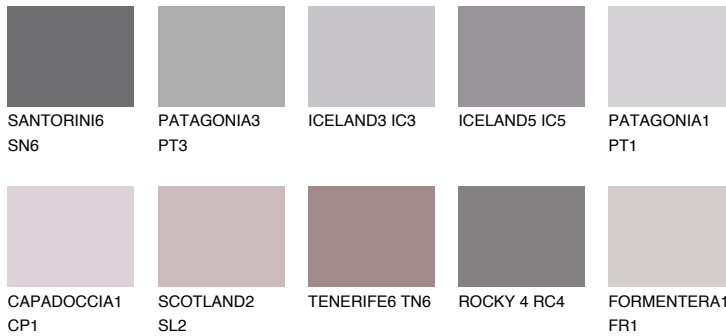

COLOUR DETAILS

PATAGONIA6 PT6

17% TSR 39%

Matching colours

COLOURS

INTENSE

For more information on plasters and paints, go to www.ceresit.it

*The presented colours refer to plasters and paints offered by Ceresit. Due to the use of digital techniques, the presented colours might not represent the original ones, thus they cannot be considered as a reliable colour presentation. We recommend checking the authentic colour samples.