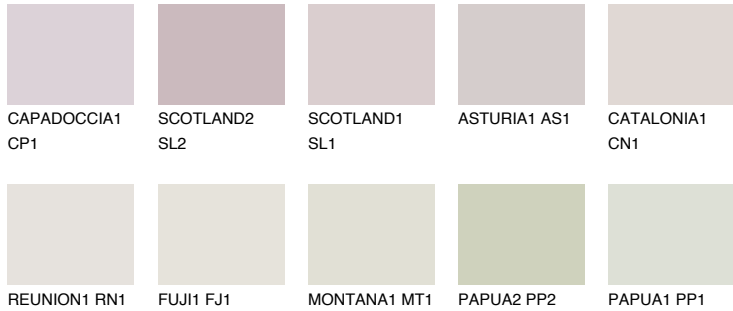

COLOUR DETAILS

TENERIFE1 TN1

65% **TSR** 67%

Matching colours

COLOURS

INTENSE

For more information on plasters and paints, go to www.ceresit.it

*The presented colours refer to plasters and paints offered by Ceresit. Due to the use of digital techniques, the presented colours might not represent the original ones, thus they cannot be considered as a reliable colour presentation. We recommend checking the authentic colour samples.