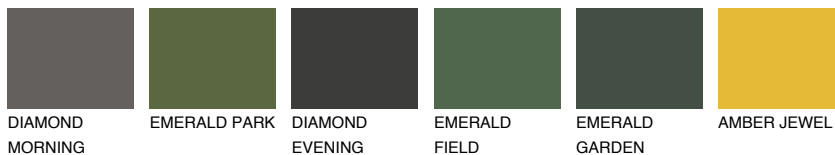

COLOUR DETAILS

TENERIFE1 TN1

65% TSR 67%

Matching colours

COLOURS

INTENSE

For more information on plasters and paints, go to www.ceresit.it

*The presented colours refer to plasters and paints offered by Ceresit. Due to the use of digital techniques, the presented colours might not represent the original ones, thus they cannot be considered as a reliable colour presentation. We recommend checking the authentic colour samples.