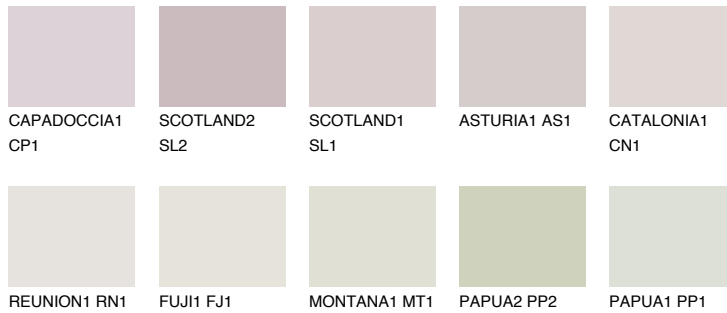

COLOUR DETAILS

TENERIFE1 TN1

65% TSR 67%

Matching colours

COLOURS

INTENSE

For more information on plasters and paints, go to www.ceresit.it

*The presented colours refer to plasters and paints offered by Ceresit. Due to the use of digital techniques, the presented colours might not represent the original ones, thus they cannot be considered as a reliable colour presentation. We recommend checking the authentic colour samples.