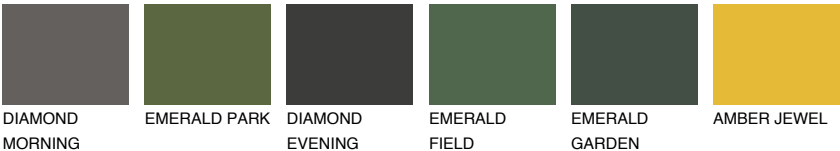

COLOUR DETAILS

TENERIFE1 TN1

65% TSR 67%

Matching colours

COLOURS

INTENSE

For more information on plasters and paints, go to www.ceresit.it

*The presented colours refer to plasters and paints offered by Ceresit. Due to the use of digital techniques, the presented colours might not represent the original ones, thus they cannot be considered as a reliable colour presentation. We recommend checking the authentic colour samples.