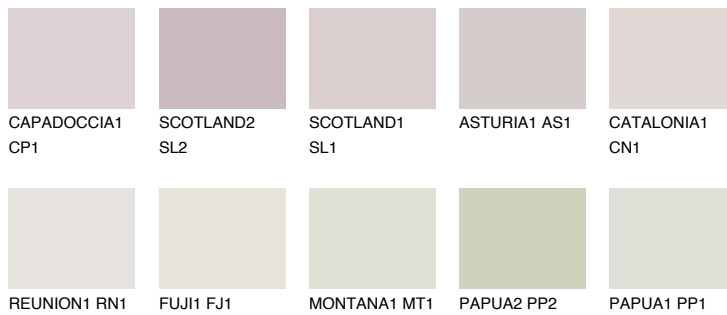

COLOUR DETAILS

TENERIFE1 TN1

65% TSR 67%

Matching colours

COLOURS

INTENSE

For more information on plasters and paints, go to www.ceresit.it

*The presented colours refer to plasters and paints offered by Ceresit. Due to the use of digital techniques, the presented colours might not represent the original ones, thus they cannot be considered as a reliable colour presentation. We recommend checking the authentic colour samples.