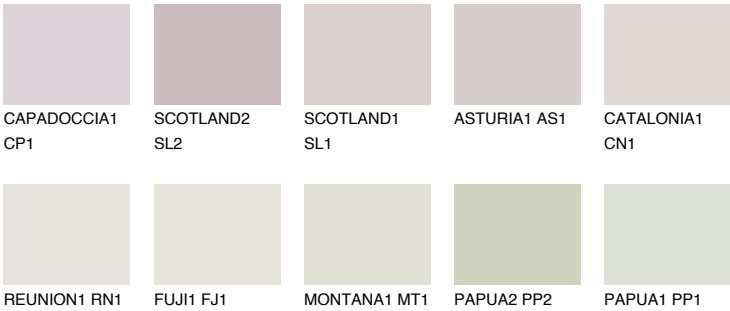

# COLOUR DETAILS

## TENERIFE1 TN1

65% TSR 67%

### Matching colours

#### COLOURS