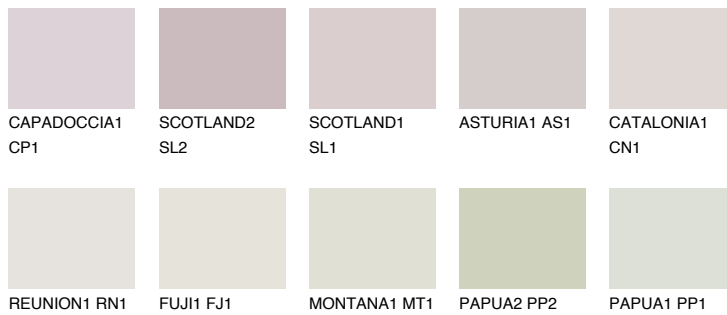

# COLOUR DETAILS

## TENERIFE1 TN1

65% **TSR** 67%

### Matching colours

#### COLOURS