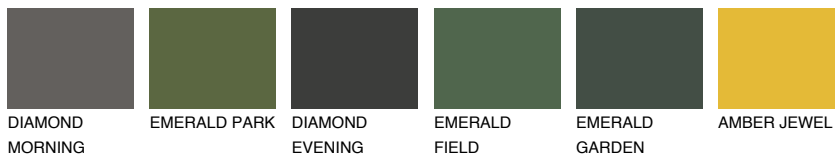

COLOUR DETAILS

TENERIFE1 TN1

65% **TSR** 67%

Matching colours

COLOURS

INTENSE

For more information on plasters and paints, go to www.ceresit.it

*The presented colours refer to plasters and paints offered by Ceresit. Due to the use of digital techniques, the presented colours might not represent the original ones, thus they cannot be considered as a reliable colour presentation. We recommend checking the authentic colour samples.