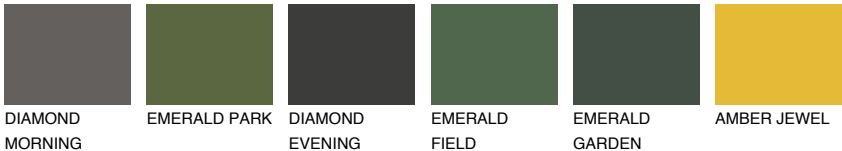

COLOUR DETAILS

TENERIFE1 TN1

65% TSR 67%

Matching colours

COLOURS

INTENSE

For more information on plasters and paints, go to www.ceresit.it

*The presented colours refer to plasters and paints offered by Ceresit. Due to the use of digital techniques, the presented colours might not represent the original ones, thus they cannot be considered as a reliable colour presentation. We recommend checking the authentic colour samples.