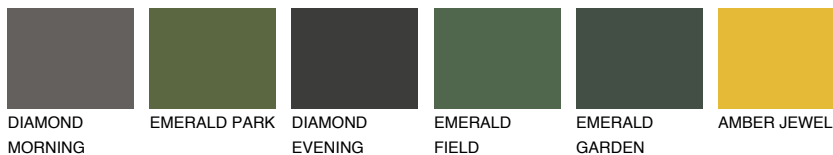

COLOUR DETAILS

TENERIFE1 TN1

65% TSR 67%

Matching colours

COLOURS

INTENSE

For more information on plasters and paints, go to www.ceresit.it

*The presented colours refer to plasters and paints offered by Ceresit. Due to the use of digital techniques, the presented colours might not represent the original ones, thus they cannot be considered as a reliable colour presentation. We recommend checking the authentic colour samples.