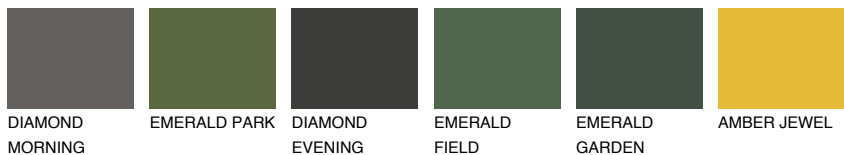

COLOUR DETAILS

TENERIFE1 TN1

65% **TSR** 67%

Matching colours

COLOURS

INTENSE

For more information on plasters and paints, go to www.ceresit.it

*The presented colours refer to plasters and paints offered by Ceresit. Due to the use of digital techniques, the presented colours might not represent the original ones, thus they cannot be considered as a reliable colour presentation. We recommend checking the authentic colour samples.