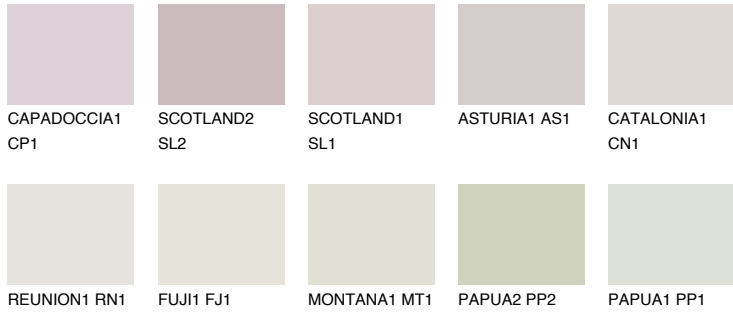

COLOUR DETAILS

TENERIFE1 TN1

65% **TSR** 67%

Matching colours

COLOURS

INTENSE

For more information on plasters and paints, go to www.ceresit.it

*The presented colours refer to plasters and paints offered by Ceresit. Due to the use of digital techniques, the presented colours might not represent the original ones, thus they cannot be considered as a reliable colour presentation. We recommend checking the authentic colour samples.