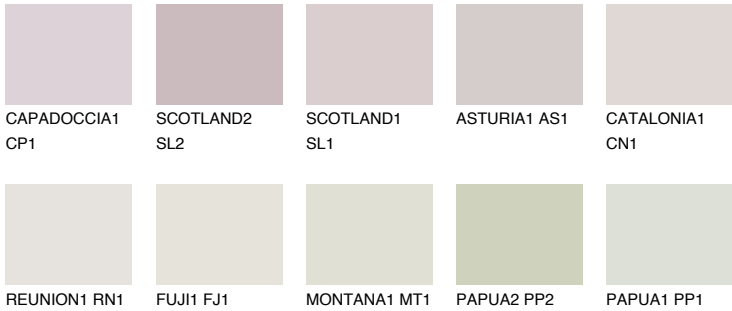

COLOUR DETAILS

TENERIFE1 TN1

65% TSR 67%

Matching colours

COLOURS

INTENSE

For more information on plasters and paints, go to www.ceresit.it

*The presented colours refer to plasters and paints offered by Ceresit. Due to the use of digital techniques, the presented colours might not represent the original ones, thus they cannot be considered as a reliable colour presentation. We recommend checking the authentic colour samples.