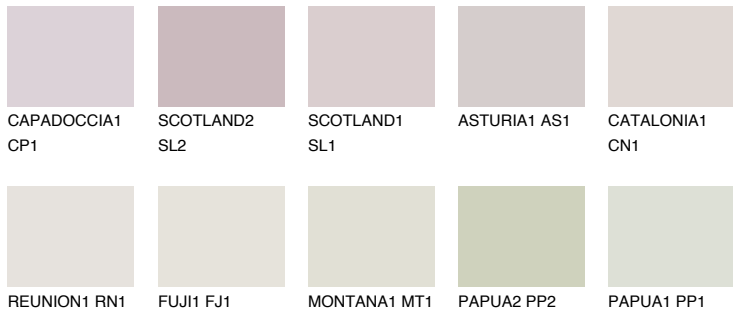

COLOUR DETAILS

TENERIFE1 TN1

65% **TSR** 67%

Matching colours

COLOURS

INTENSE

For more information on plasters and paints, go to www.ceresit.it

*The presented colours refer to plasters and paints offered by Ceresit. Due to the use of digital techniques, the presented colours might not represent the original ones, thus they cannot be considered as a reliable colour presentation. We recommend checking the authentic colour samples.