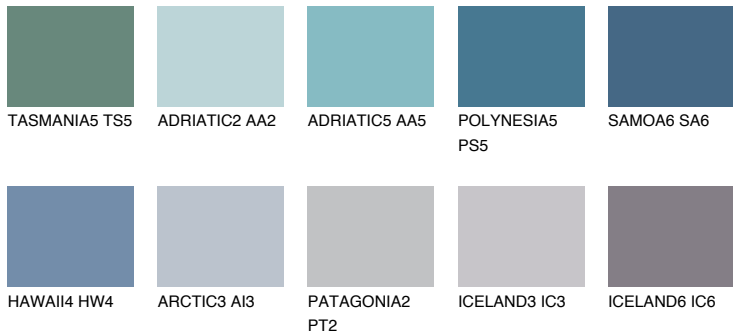

COLOUR DETAILS

SAMOA5 SA5

16% TSR 20%

Matching colours

COLOURS

INTENSE

For more information on plasters and paints, go to www.ceresit.it

*The presented colours refer to plasters and paints offered by Ceresit. Due to the use of digital techniques, the presented colours might not represent the original ones, thus they cannot be considered as a reliable colour presentation. We recommend checking the authentic colour samples.