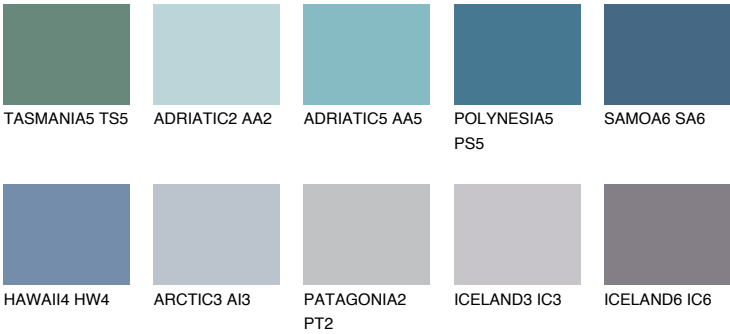

SAMOA5 SA5

16% TSR 20%

Matching colours

COLOURS

INTENSE

For more information on plasters and paints, go to www.ceresit.it

*The presented colours refer to plasters and paints offered by Ceresit. Due to the use of digital techniques, the presented colours might not represent the original ones, thus they cannot be considered as a reliable colour presentation. We recommend checking the authentic colour samples.