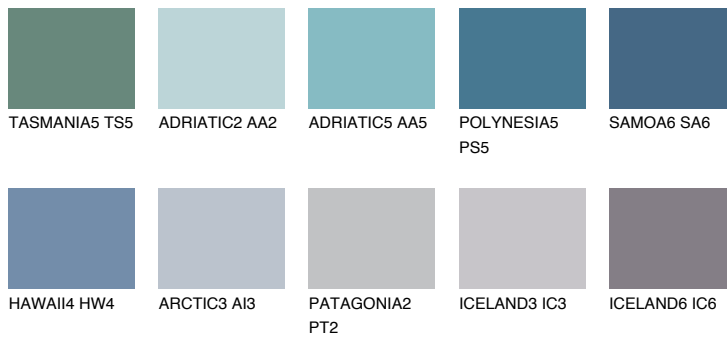

COLOUR DETAILS

SAMOA5 SA5

16% TSR 20%

Matching colours

COLOURS

INTENSE

For more information on plasters and paints, go to www.ceresit.it

*The presented colours refer to plasters and paints offered by Ceresit. Due to the use of digital techniques, the presented colours might not represent the original ones, thus they cannot be considered as a reliable colour presentation. We recommend checking the authentic colour samples.