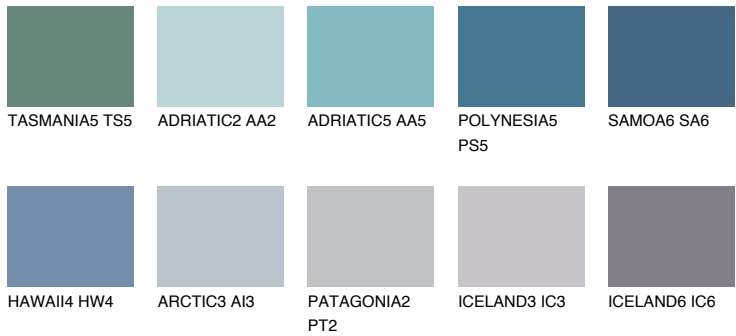

COLOUR DETAILS

SAMOA5 SA5

16% TSR 20%

Matching colours

COLOURS

INTENSE

For more information on plasters and paints, go to www.ceresit.it

*The presented colours refer to plasters and paints offered by Ceresit. Due to the use of digital techniques, the presented colours might not represent the original ones, thus they cannot be considered as a reliable colour presentation. We recommend checking the authentic colour samples.