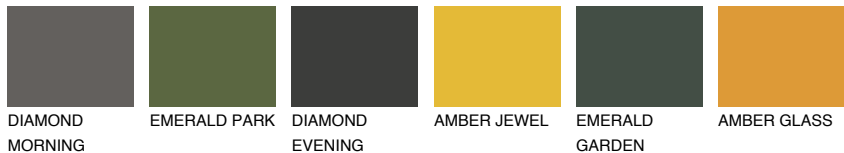

COLOUR DETAILS

TENERIFE2 TN2

56% **TSR** 60%

Matching colours

COLOURS

INTENSE

For more information on plasters and paints, go to www.ceresit.it

*The presented colours refer to plasters and paints offered by Ceresit. Due to the use of digital techniques, the presented colours might not represent the original ones, thus they cannot be considered as a reliable colour presentation. We recommend checking the authentic colour samples.