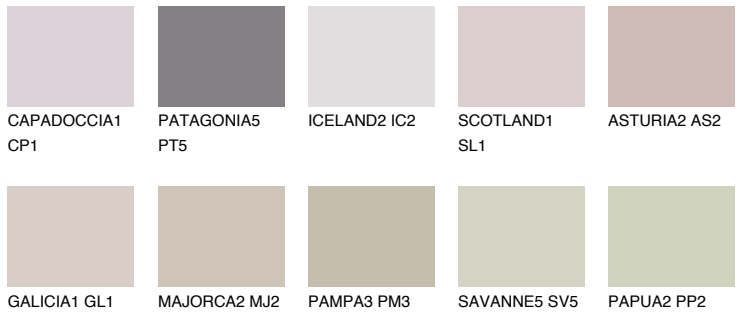

COLOUR DETAILS

TENERIFE2 TN2

56% TSR 60%

Matching colours

COLOURS

INTENSE

For more information on plasters and paints, go to www.ceresit.it

*The presented colours refer to plasters and paints offered by Ceresit. Due to the use of digital techniques, the presented colours might not represent the original ones, thus they cannot be considered as a reliable colour presentation. We recommend checking the authentic colour samples.