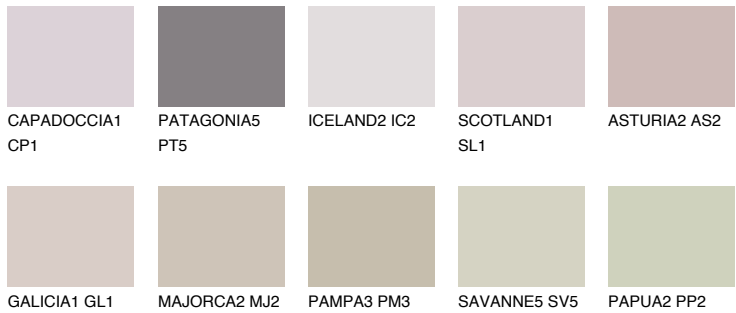

# COLOUR DETAILS

### Matching colours

#### COLOURS

#### INTENSE

For more information on plasters and paints, go to [www.ceresit.it](http://www.ceresit.it)

\*The presented colours refer to plasters and paints offered by Ceresit. Due to the use of digital techniques, the presented colours might not represent the original ones, thus they cannot be considered as a reliable colour presentation. We recommend checking the authentic colour samples.