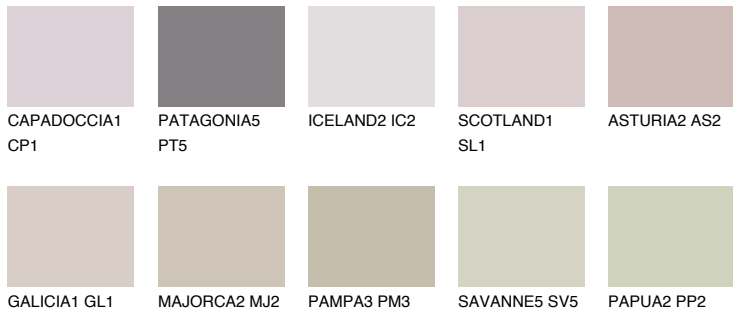

COLOUR DETAILS

TENERIFE2 TN2

56% TSR 60%

Matching colours

COLOURS

INTENSE

For more information on plasters and paints, go to www.ceresit.it

*The presented colours refer to plasters and paints offered by Ceresit. Due to the use of digital techniques, the presented colours might not represent the original ones, thus they cannot be considered as a reliable colour presentation. We recommend checking the authentic colour samples.