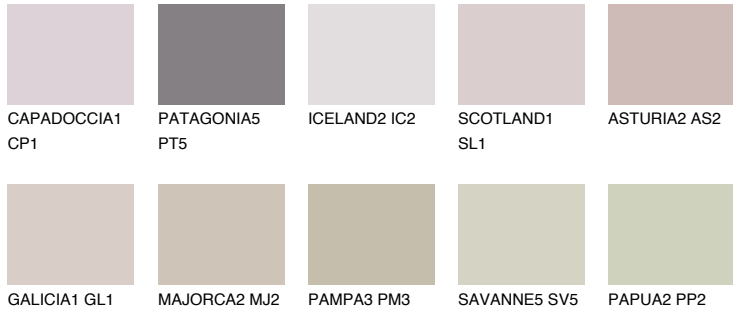

# COLOUR DETAILS

### Matching colours

#### COLOURS

#### INTENSE

For more information on plasters and paints, go to [www.ceresit.it](http://www.ceresit.it)

\*The presented colours refer to plasters and paints offered by Ceresit. Due to the use of digital techniques, the presented colours might not represent the original ones, thus they cannot be considered as a reliable colour presentation. We recommend checking the authentic colour samples.