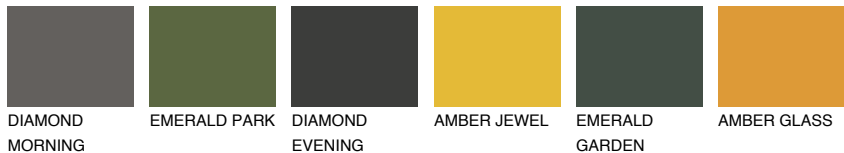

COLOUR DETAILS

TENERIFE2 TN2

56% TSR 60%

Matching colours

COLOURS

INTENSE

For more information on plasters and paints, go to www.ceresit.it

*The presented colours refer to plasters and paints offered by Ceresit. Due to the use of digital techniques, the presented colours might not represent the original ones, thus they cannot be considered as a reliable colour presentation. We recommend checking the authentic colour samples.