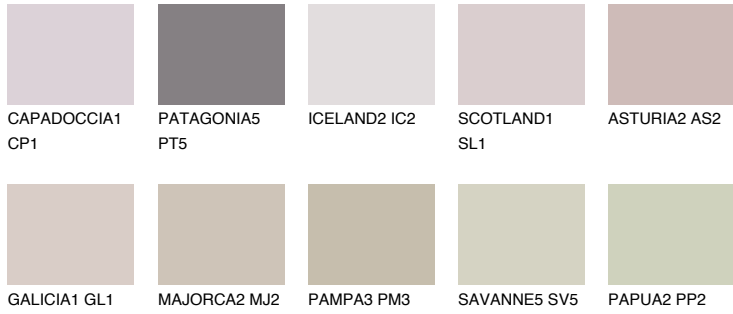

COLOUR DETAILS

TENERIFE2 TN2

56% TSR 60%

Matching colours

COLOURS

INTENSE

For more information on plasters and paints, go to www.ceresit.it

*The presented colours refer to plasters and paints offered by Ceresit. Due to the use of digital techniques, the presented colours might not represent the original ones, thus they cannot be considered as a reliable colour presentation. We recommend checking the authentic colour samples.