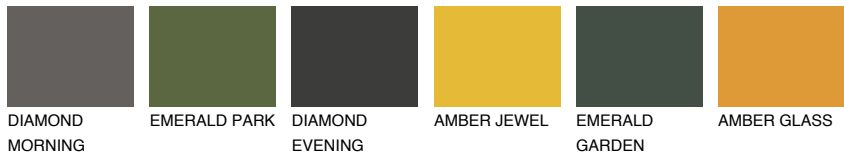

COLOUR DETAILS

TENERIFE2 TN2

56% TSR 60%

Matching colours

COLOURS

INTENSE

For more information on plasters and paints, go to www.ceresit.it

*The presented colours refer to plasters and paints offered by Ceresit. Due to the use of digital techniques, the presented colours might not represent the original ones, thus they cannot be considered as a reliable colour presentation. We recommend checking the authentic colour samples.