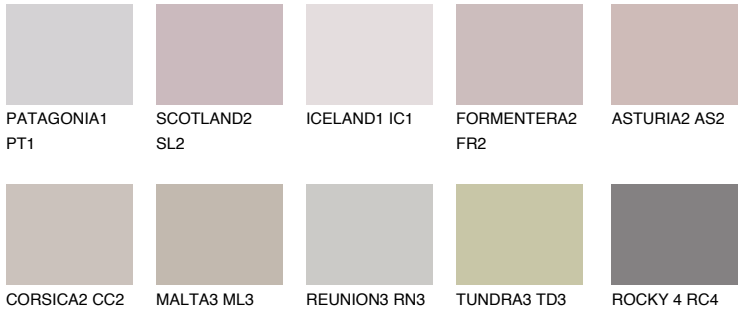

TENERIFE3 TN3

47% **TSR** 59%

Matching colours

COLOURS

INTENSE

For more information on plasters and paints, go to www.ceresit.it

*The presented colours refer to plasters and paints offered by Ceresit. Due to the use of digital techniques, the presented colours might not represent the original ones, thus they cannot be considered as a reliable colour presentation. We recommend checking the authentic colour samples.