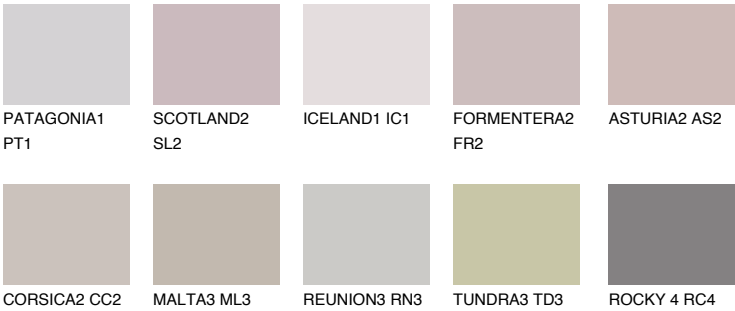

TENERIFE3 TN3

47% **TSR** 59%

Matching colours

COLOURS

INTENSE

For more information on plasters and paints, go to www.ceresit.it

*The presented colours refer to plasters and paints offered by Ceresit. Due to the use of digital techniques, the presented colours might not represent the original ones, thus they cannot be considered as a reliable colour presentation. We recommend checking the authentic colour samples.