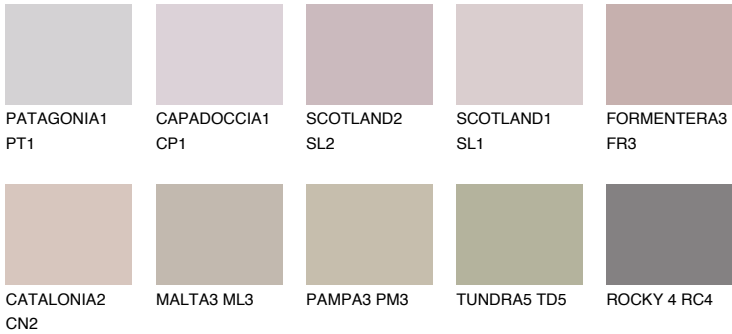

TENERIFE4 TN4

40% TSR 56%

Matching colours

COLOURS

INTENSE

For more information on plasters and paints, go to www.ceresit.it

*The presented colours refer to plasters and paints offered by Ceresit. Due to the use of digital techniques, the presented colours might not represent the original ones, thus they cannot be considered as a reliable colour presentation. We recommend checking the authentic colour samples.