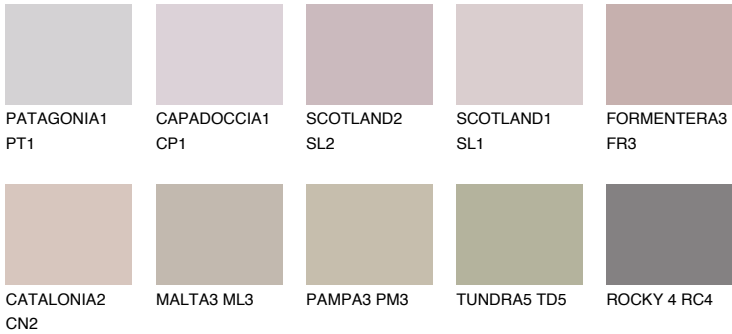

## TENERIFE4 TN4

40% TSR 56%

### Matching colours

#### COLOURS

#### INTENSE

For more information on plasters and paints, go to [www.ceresit.it](http://www.ceresit.it)

\*The presented colours refer to plasters and paints offered by Ceresit. Due to the use of digital techniques, the presented colours might not represent the original ones, thus they cannot be considered as a reliable colour presentation. We recommend checking the authentic colour samples.