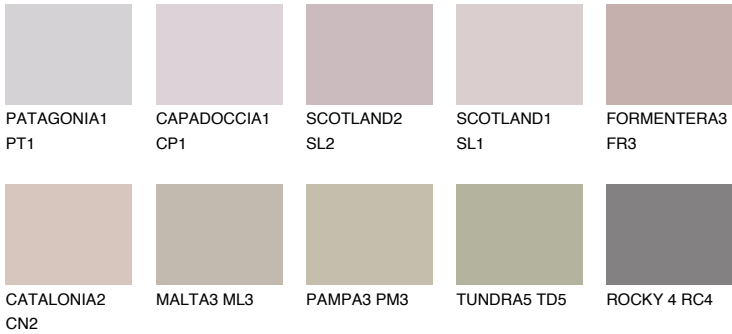

TENERIFE4 TN4

☀️ 40% **TSR 56%**

Matching colours

COLOURS

INTENSE

For more information on plasters and paints, go to www.ceresit.it

*The presented colours refer to plasters and paints offered by Ceresit. Due to the use of digital techniques, the presented colours might not represent the original ones, thus they cannot be considered as a reliable colour presentation. We recommend checking the authentic colour samples.