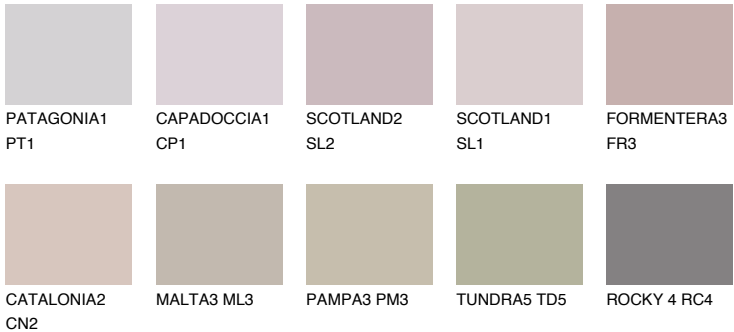

TENERIFE4 TN4

40% TSR 56%

Matching colours

COLOURS

INTENSE

For more information on plasters and paints, go to www.ceresit.it

*The presented colours refer to plasters and paints offered by Ceresit. Due to the use of digital techniques, the presented colours might not represent the original ones, thus they cannot be considered as a reliable colour presentation. We recommend checking the authentic colour samples.