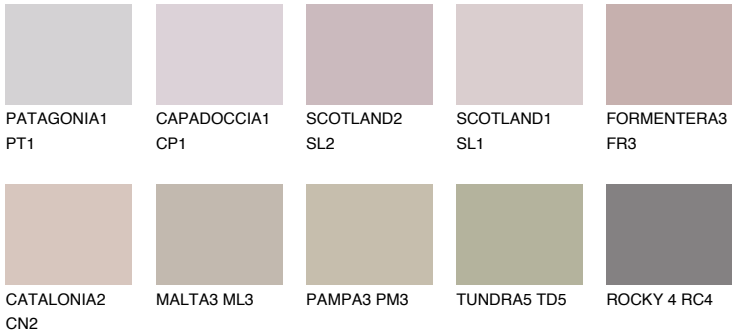

TENERIFE4 TN4

☀️ 40% **TSR 56%**

Matching colours

COLOURS

INTENSE

For more information on plasters and paints, go to www.ceresit.it

*The presented colours refer to plasters and paints offered by Ceresit. Due to the use of digital techniques, the presented colours might not represent the original ones, thus they cannot be considered as a reliable colour presentation. We recommend checking the authentic colour samples.