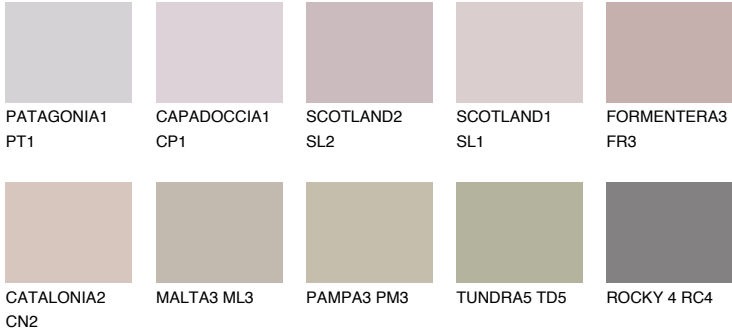

## TENERIFE4 TN4

40% TSR 56%

### Matching colours

#### COLOURS

#### INTENSE

For more information on plasters and paints, go to [www.ceresit.it](http://www.ceresit.it)

\*The presented colours refer to plasters and paints offered by Ceresit. Due to the use of digital techniques, the presented colours might not represent the original ones, thus they cannot be considered as a reliable colour presentation. We recommend checking the authentic colour samples.