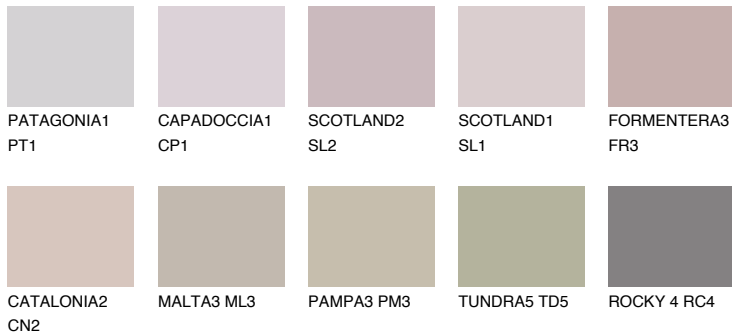

COLOUR DETAILS

TENERIFE4 TN4

40% TSR 56%

Matching colours

COLOURS

INTENSE

For more information on plasters and paints, go to www.ceresit.it

*The presented colours refer to plasters and paints offered by Ceresit. Due to the use of digital techniques, the presented colours might not represent the original ones, thus they cannot be considered as a reliable colour presentation. We recommend checking the authentic colour samples.