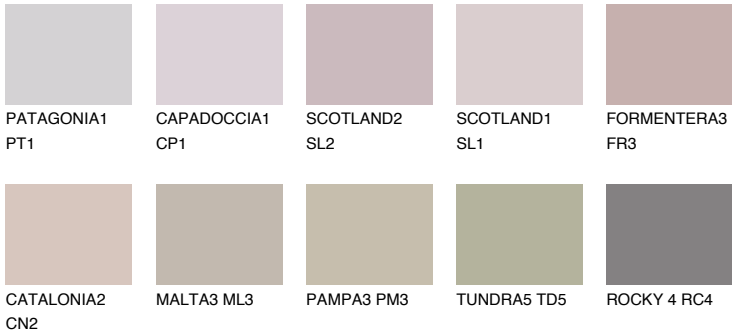

## TENERIFE4 TN4

40% **TSR** 56%

### Matching colours

#### COLOURS

#### INTENSE

For more information on plasters and paints, go to [www.ceresit.it](http://www.ceresit.it)

\*The presented colours refer to plasters and paints offered by Ceresit. Due to the use of digital techniques, the presented colours might not represent the original ones, thus they cannot be considered as a reliable colour presentation. We recommend checking the authentic colour samples.