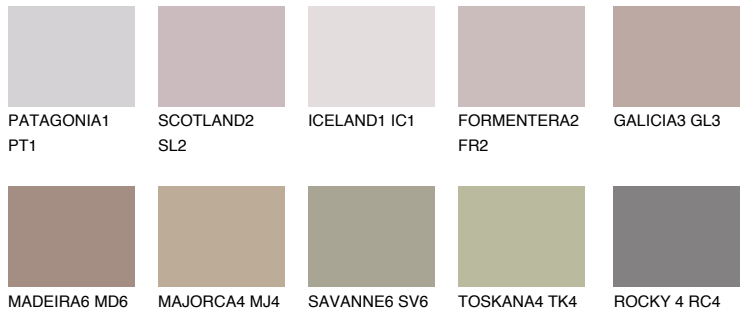

COLOUR DETAILS

TENERIFE5 TN5

36% TSR 52%

Matching colours

COLOURS

INTENSE

For more information on plasters and paints, go to www.ceresit.it

*The presented colours refer to plasters and paints offered by Ceresit. Due to the use of digital techniques, the presented colours might not represent the original ones, thus they cannot be considered as a reliable colour presentation. We recommend checking the authentic colour samples.