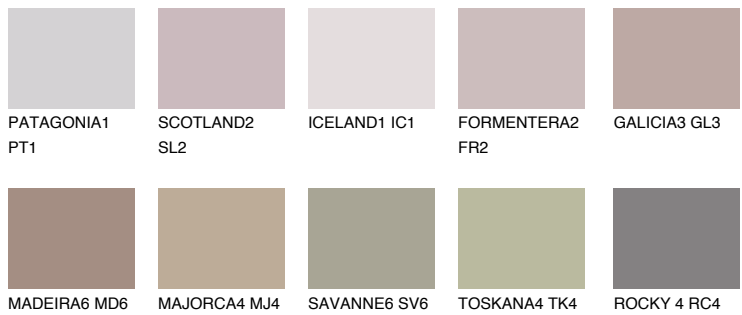

COLOUR DETAILS

TENERIFE5 TN5

36% **TSR** 52%

Matching colours

COLOURS

INTENSE

For more information on plasters and paints, go to www.ceresit.it

*The presented colours refer to plasters and paints offered by Ceresit. Due to the use of digital techniques, the presented colours might not represent the original ones, thus they cannot be considered as a reliable colour presentation. We recommend checking the authentic colour samples.