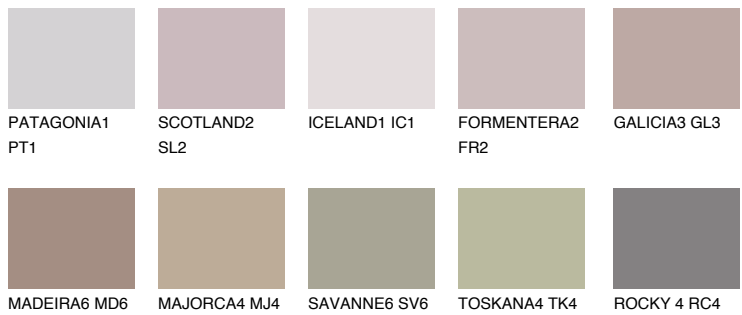

# COLOUR DETAILS

### Matching colours

#### COLOURS

#### INTENSE

For more information on plasters and paints, go to [www.ceresit.it](http://www.ceresit.it)

\*The presented colours refer to plasters and paints offered by Ceresit. Due to the use of digital techniques, the presented colours might not represent the original ones, thus they cannot be considered as a reliable colour presentation. We recommend checking the authentic colour samples.