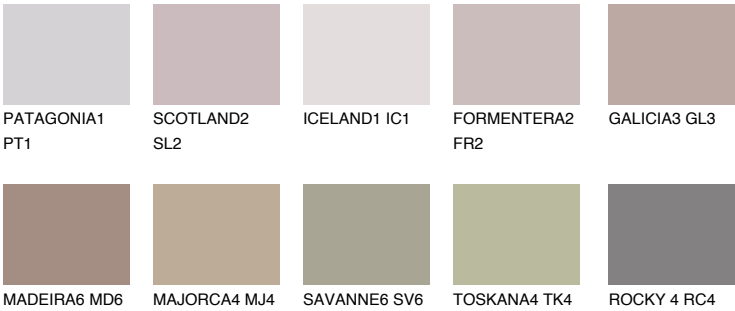

TENERIFE5 TN5

36% **TSR** 52%

Matching colours

COLOURS

INTENSE

For more information on plasters and paints, go to www.ceresit.it

*The presented colours refer to plasters and paints offered by Ceresit. Due to the use of digital techniques, the presented colours might not represent the original ones, thus they cannot be considered as a reliable colour presentation. We recommend checking the authentic colour samples.