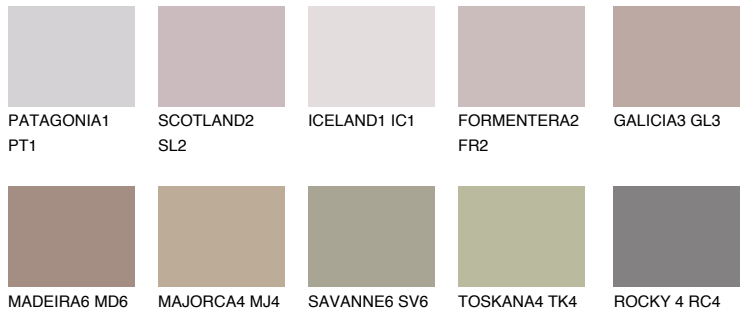

COLOUR DETAILS

TENERIFE5 TN5

36% **TSR** 52%

Matching colours

COLOURS

INTENSE

For more information on plasters and paints, go to www.ceresit.it

*The presented colours refer to plasters and paints offered by Ceresit. Due to the use of digital techniques, the presented colours might not represent the original ones, thus they cannot be considered as a reliable colour presentation. We recommend checking the authentic colour samples.