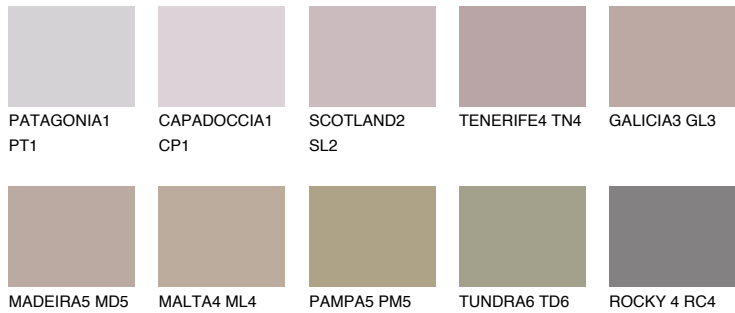

COLOUR DETAILS

TENERIFE6 TN6

☀️ 28% **TSR** 45%

Matching colours

COLOURS

INTENSE

For more information on plasters and paints, go to www.ceresit.it

*The presented colours refer to plasters and paints offered by Ceresit. Due to the use of digital techniques, the presented colours might not represent the original ones, thus they cannot be considered as a reliable colour presentation. We recommend checking the authentic colour samples.