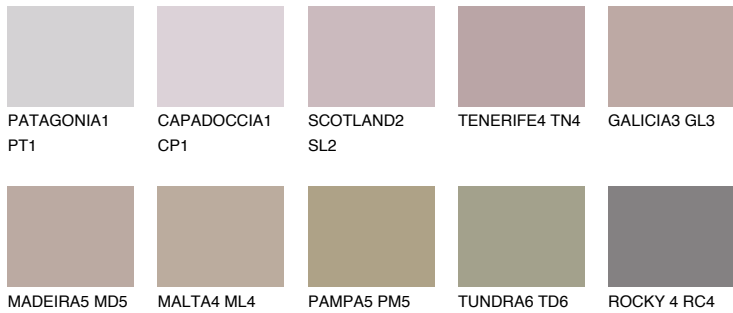

COLOUR DETAILS

TENERIFE6 TN6

☀ 28% **TSR** 45%

Matching colours

COLOURS

INTENSE

For more information on plasters and paints, go to www.ceresit.it

*The presented colours refer to plasters and paints offered by Ceresit. Due to the use of digital techniques, the presented colours might not represent the original ones, thus they cannot be considered as a reliable colour presentation. We recommend checking the authentic colour samples.