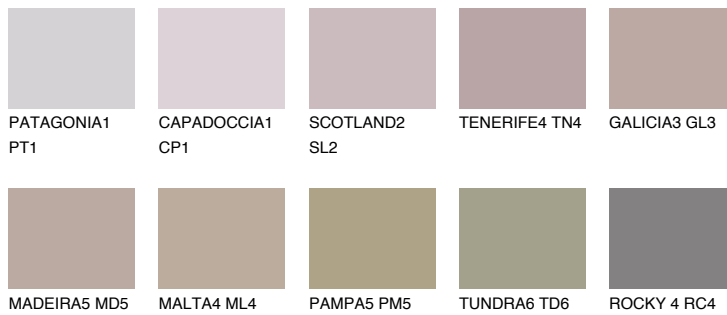

COLOUR DETAILS

TENERIFE6 TN6

☀ 28% **TSR** 45%

Matching colours

COLOURS

INTENSE

For more information on plasters and paints, go to www.ceresit.it

*The presented colours refer to plasters and paints offered by Ceresit. Due to the use of digital techniques, the presented colours might not represent the original ones, thus they cannot be considered as a reliable colour presentation. We recommend checking the authentic colour samples.