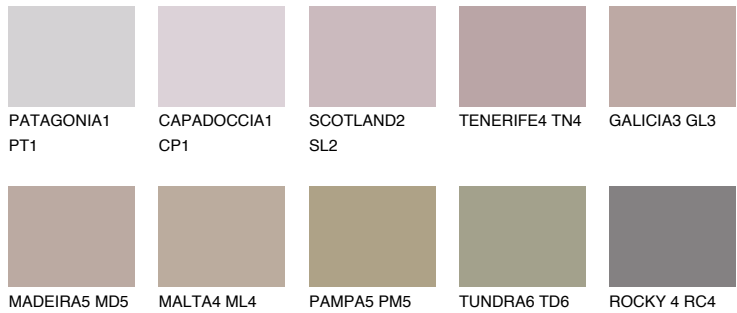

# COLOUR DETAILS

### Matching colours

#### COLOURS

#### INTENSE

For more information on plasters and paints, go to [www.ceresit.it](http://www.ceresit.it)

\*The presented colours refer to plasters and paints offered by Ceresit. Due to the use of digital techniques, the presented colours might not represent the original ones, thus they cannot be considered as a reliable colour presentation. We recommend checking the authentic colour samples.