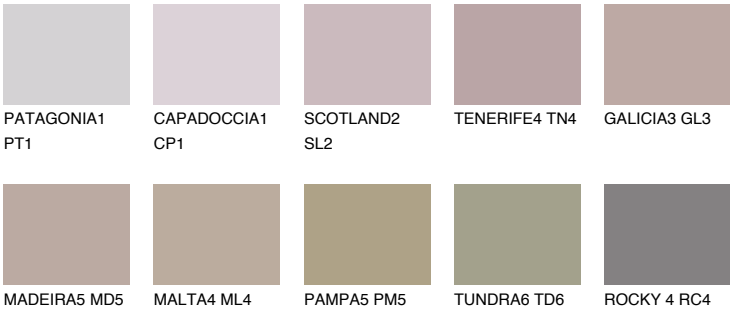

TENERIFE6 TN6

28% **TSR** 45%

Matching colours

COLOURS

INTENSE

For more information on plasters and paints, go to www.ceresit.it

*The presented colours refer to plasters and paints offered by Ceresit. Due to the use of digital techniques, the presented colours might not represent the original ones, thus they cannot be considered as a reliable colour presentation. We recommend checking the authentic colour samples.