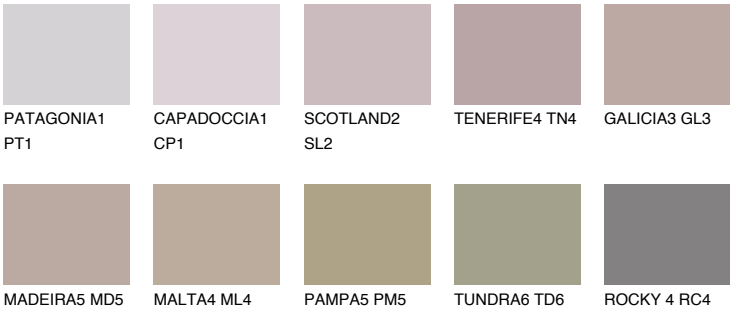

COLOUR DETAILS

TENERIFE6 TN6

☀ 28% **TSR** 45%

Matching colours

COLOURS

INTENSE

For more information on plasters and paints, go to www.ceresit.it

*The presented colours refer to plasters and paints offered by Ceresit. Due to the use of digital techniques, the presented colours might not represent the original ones, thus they cannot be considered as a reliable colour presentation. We recommend checking the authentic colour samples.