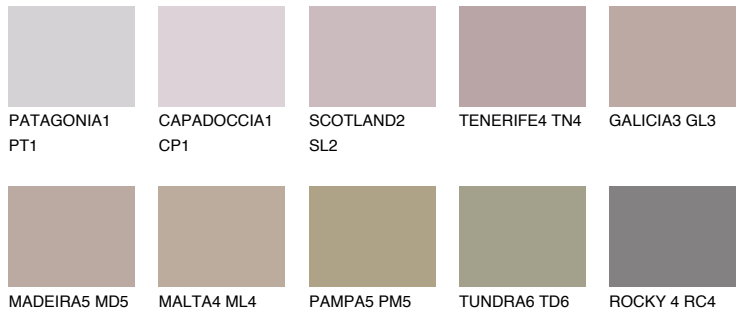

COLOUR DETAILS

TENERIFE6 TN6

☀ 28% **TSR** 45%

Matching colours

COLOURS

INTENSE

For more information on plasters and paints, go to www.ceresit.it

*The presented colours refer to plasters and paints offered by Ceresit. Due to the use of digital techniques, the presented colours might not represent the original ones, thus they cannot be considered as a reliable colour presentation. We recommend checking the authentic colour samples.