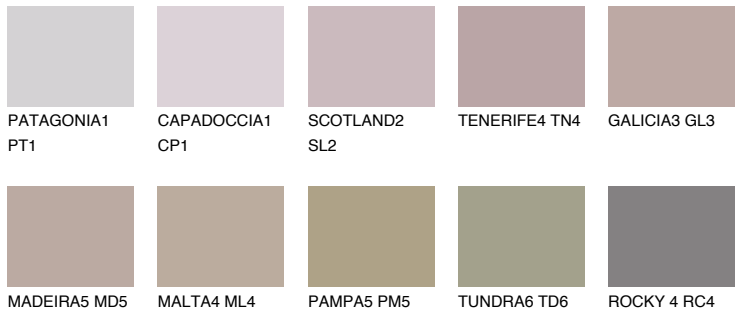

COLOUR DETAILS

TENERIFE6 TN6

☀️ 28% **TSR** 45%

Matching colours

COLOURS

INTENSE

For more information on plasters and paints, go to www.ceresit.it

*The presented colours refer to plasters and paints offered by Ceresit. Due to the use of digital techniques, the presented colours might not represent the original ones, thus they cannot be considered as a reliable colour presentation. We recommend checking the authentic colour samples.