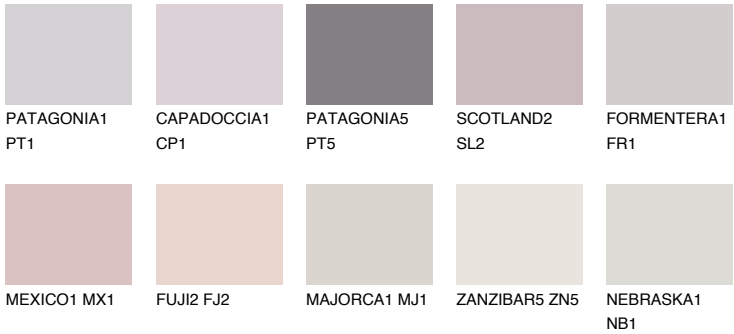

ICELAND1 IC1

74% **TSR** 69%

Matching colours

COLOURS

INTENSE

For more information on plasters and paints, go to
www.ceresit.it

*The presented colours refer to plasters and paints offered by Ceresit. Due to the use of digital techniques, the presented colours might not represent the original ones, thus they cannot be considered as a reliable colour presentation. We recommend checking the authentic colour samples.