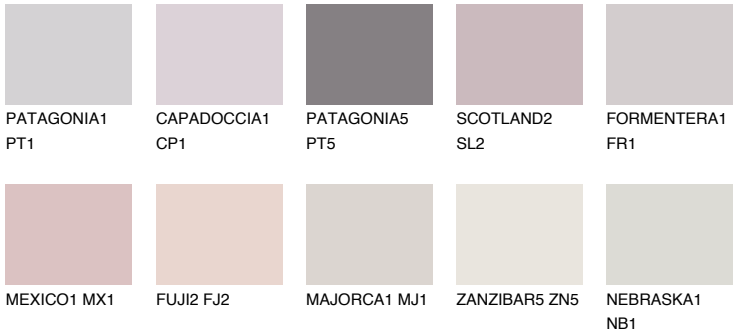

ICELAND1 IC1

74% **TSR** 69%

Matching colours

COLOURS

INTENSE

For more information on plasters and paints, go to www.ceresit.it

*The presented colours refer to plasters and paints offered by Ceresit. Due to the use of digital techniques, the presented colours might not represent the original ones, thus they cannot be considered as a reliable colour presentation. We recommend checking the authentic colour samples.