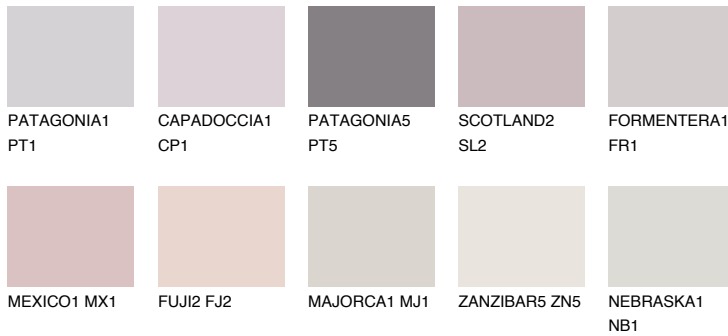

COLOUR DETAILS

ICELAND1 IC1

74% **TSR** 69%

Matching colours

COLOURS

INTENSE

For more information on plasters and paints, go to www.ceresit.it

*The presented colours refer to plasters and paints offered by Ceresit. Due to the use of digital techniques, the presented colours might not represent the original ones, thus they cannot be considered as a reliable colour presentation. We recommend checking the authentic colour samples.