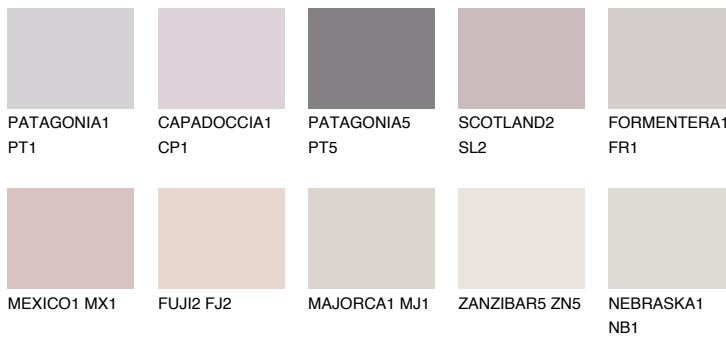

ICELAND1 IC1

74% **TSR** 69%

Matching colours

COLOURS

INTENSE

For more information on plasters and paints, go to
www.ceresit.it

*The presented colours refer to plasters and paints offered by Ceresit. Due to the use of digital techniques, the presented colours might not represent the original ones, thus they cannot be considered as a reliable colour presentation. We recommend checking the authentic colour samples.