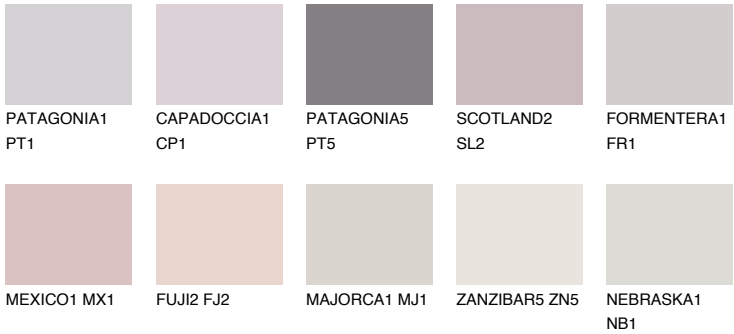

### Matching colours

#### COLOURS

#### INTENSE

For more information on plasters and paints, go to [www.ceresit.it](http://www.ceresit.it)

\*The presented colours refer to plasters and paints offered by Ceresit. Due to the use of digital techniques, the presented colours might not represent the original ones, thus they cannot be considered as a reliable colour presentation. We recommend checking the authentic colour samples.