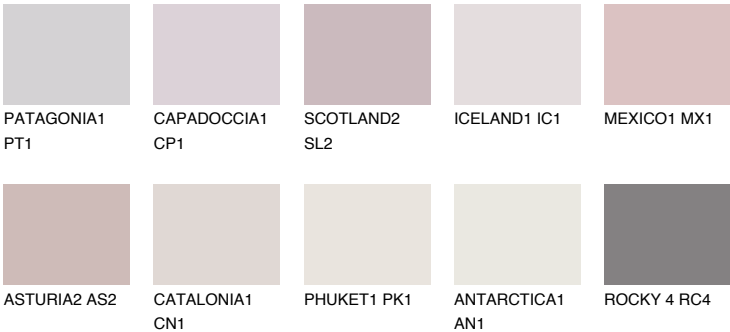

ICELAND2 IC2

73% TSR 68%

Matching colours

COLOURS

INTENSE

For more information on plasters and paints, go to www.ceresit.it

*The presented colours refer to plasters and paints offered by Ceresit. Due to the use of digital techniques, the presented colours might not represent the original ones, thus they cannot be considered as a reliable colour presentation. We recommend checking the authentic colour samples.