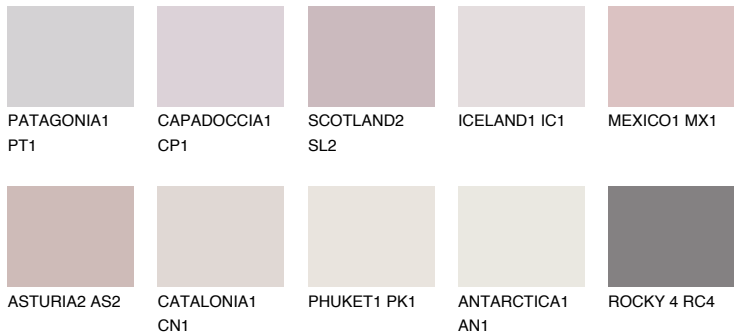

COLOUR DETAILS

ICELAND2 IC2

73% **TSR** 68%

Matching colours

COLOURS

INTENSE

For more information on plasters and paints, go to www.ceresit.it

*The presented colours refer to plasters and paints offered by Ceresit. Due to the use of digital techniques, the presented colours might not represent the original ones, thus they cannot be considered as a reliable colour presentation. We recommend checking the authentic colour samples.