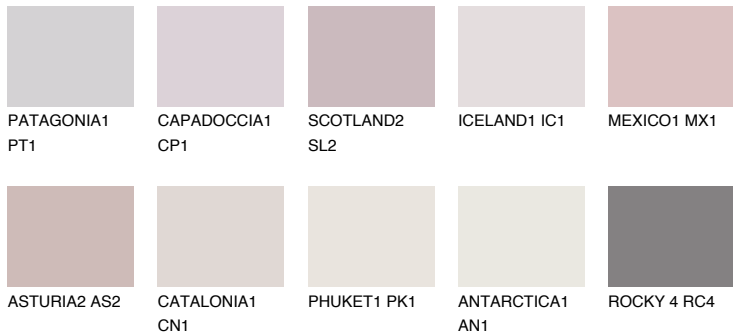

COLOUR DETAILS

ICELAND2 IC2

73% TSR 68%

Matching colours

COLOURS

INTENSE

For more information on plasters and paints, go to www.ceresit.it

*The presented colours refer to plasters and paints offered by Ceresit. Due to the use of digital techniques, the presented colours might not represent the original ones, thus they cannot be considered as a reliable colour presentation. We recommend checking the authentic colour samples.