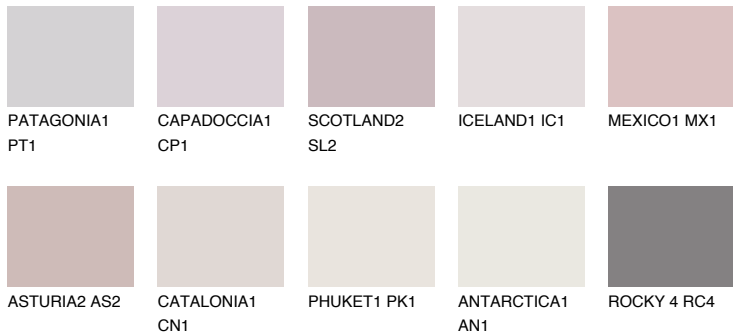

# COLOUR DETAILS

### Matching colours

#### COLOURS

#### INTENSE

For more information on plasters and paints, go to [www.ceresit.it](http://www.ceresit.it)

\*The presented colours refer to plasters and paints offered by Ceresit. Due to the use of digital techniques, the presented colours might not represent the original ones, thus they cannot be considered as a reliable colour presentation. We recommend checking the authentic colour samples.