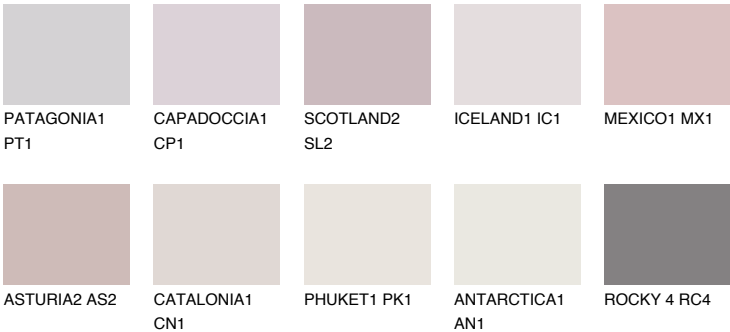

COLOUR DETAILS

ICELAND2 IC2

73% TSR 68%

Matching colours

COLOURS

INTENSE

For more information on plasters and paints, go to www.ceresit.it

*The presented colours refer to plasters and paints offered by Ceresit. Due to the use of digital techniques, the presented colours might not represent the original ones, thus they cannot be considered as a reliable colour presentation. We recommend checking the authentic colour samples.