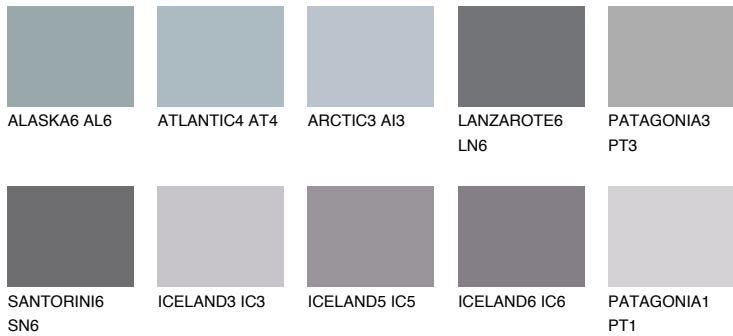

ICELAND4 IC4

41% TSR 40%

Matching colours

COLOURS

INTENSE

For more information on plasters and paints, go to www.ceresit.it

*The presented colours refer to plasters and paints offered by Ceresit. Due to the use of digital techniques, the presented colours might not represent the original ones, thus they cannot be considered as a reliable colour presentation. We recommend checking the authentic colour samples.