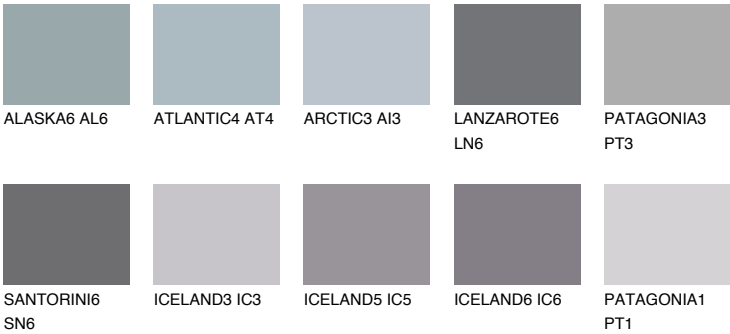

ICELAND4 IC4

41% TSR 40%

Matching colours

COLOURS

INTENSE

For more information on plasters and paints, go to www.ceresit.it

*The presented colours refer to plasters and paints offered by Ceresit. Due to the use of digital techniques, the presented colours might not represent the original ones, thus they cannot be considered as a reliable colour presentation. We recommend checking the authentic colour samples.