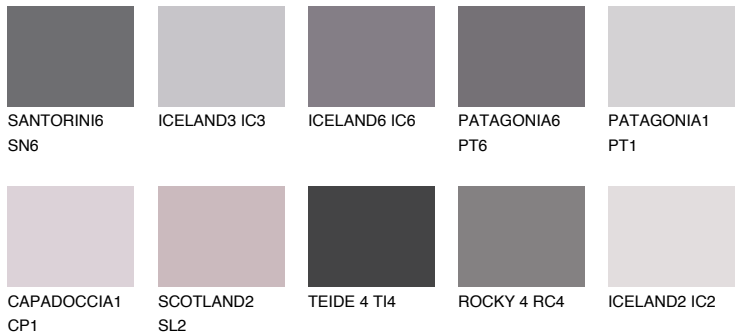

COLOUR DETAILS

ICELAND5 IC5

30% TSR 29%

Matching colours

COLOURS

INTENSE

For more information on plasters and paints, go to www.ceresit.it

*The presented colours refer to plasters and paints offered by Ceresit. Due to the use of digital techniques, the presented colours might not represent the original ones, thus they cannot be considered as a reliable colour presentation. We recommend checking the authentic colour samples.