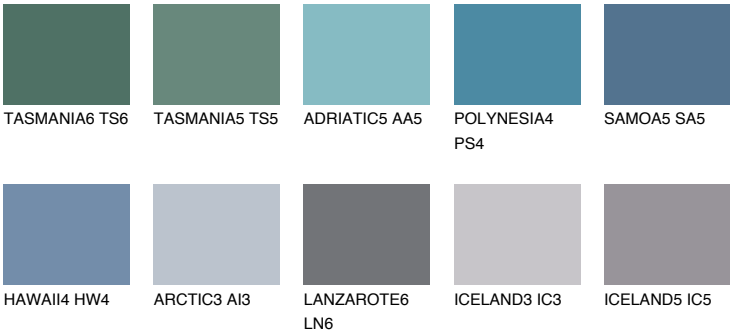

SAMOA6 SA6

13% **TSR** 16%

Matching colours

COLOURS

INTENSE

For more information on plasters and paints, go to www.ceresit.it

*The presented colours refer to plasters and paints offered by Ceresit. Due to the use of digital techniques, the presented colours might not represent the original ones, thus they cannot be considered as a reliable colour presentation. We recommend checking the authentic colour samples.