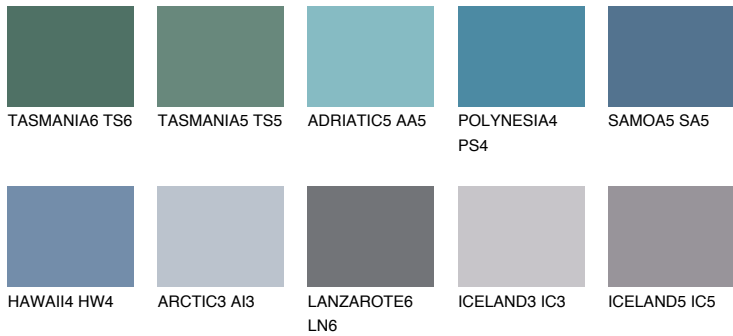

COLOUR DETAILS

SAMOA6 SA6

13% **TSR** 16%

Matching colours

COLOURS

INTENSE

For more information on plasters and paints, go to www.ceresit.it

*The presented colours refer to plasters and paints offered by Ceresit. Due to the use of digital techniques, the presented colours might not represent the original ones, thus they cannot be considered as a reliable colour presentation. We recommend checking the authentic colour samples.