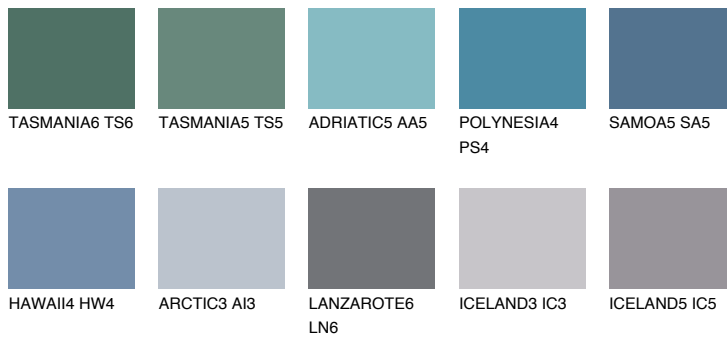

COLOUR DETAILS

SAMOA6 SA6

13% TSR 16%

Matching colours

COLOURS

INTENSE

For more information on plasters and paints, go to www.ceresit.it

*The presented colours refer to plasters and paints offered by Ceresit. Due to the use of digital techniques, the presented colours might not represent the original ones, thus they cannot be considered as a reliable colour presentation. We recommend checking the authentic colour samples.