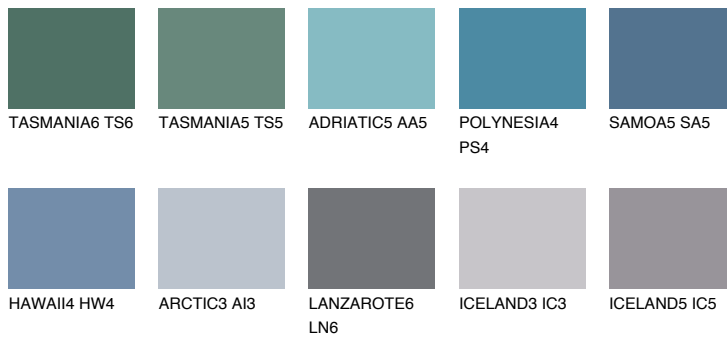

COLOUR DETAILS

SAMOA6 SA6

13% **TSR** 16%

Matching colours

COLOURS

INTENSE

For more information on plasters and paints, go to www.ceresit.it

*The presented colours refer to plasters and paints offered by Ceresit. Due to the use of digital techniques, the presented colours might not represent the original ones, thus they cannot be considered as a reliable colour presentation. We recommend checking the authentic colour samples.