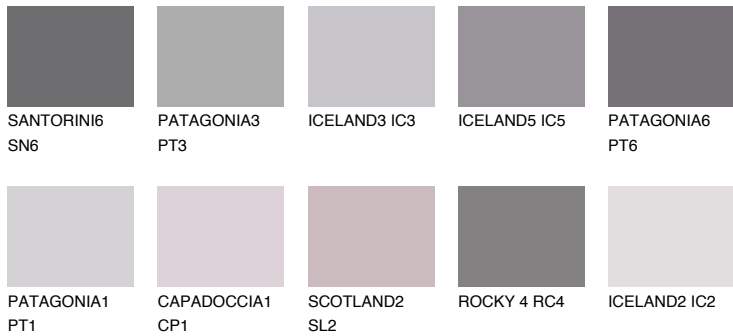

COLOUR DETAILS

ICELAND6 IC6

☀ 22% **TSR 22%**

Matching colours

COLOURS

INTENSE

For more information on plasters and paints, go to www.ceresit.it

*The presented colours refer to plasters and paints offered by Ceresit. Due to the use of digital techniques, the presented colours might not represent the original ones, thus they cannot be considered as a reliable colour presentation. We recommend checking the authentic colour samples.