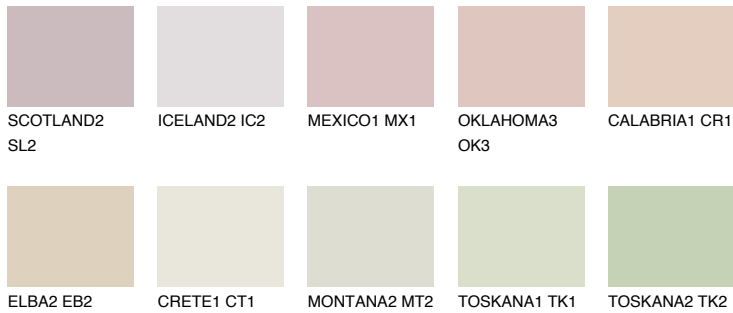

COLOUR DETAILS

ARIZONA1 AR1

67% TSR 67%

Matching colours

COLOURS

INTENSE

For more information on plasters and paints, go to www.ceresit.it

*The presented colours refer to plasters and paints offered by Ceresit. Due to the use of digital techniques, the presented colours might not represent the original ones, thus they cannot be considered as a reliable colour presentation. We recommend checking the authentic colour samples.