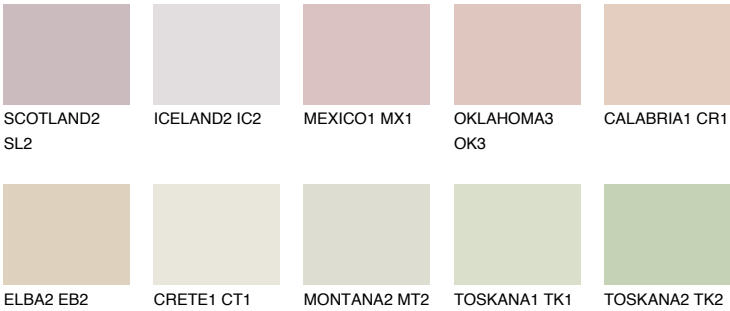

## ARIZONA1 AR1

67% TSR 67%

### Matching colours

#### COLOURS

#### INTENSE

For more information on plasters and paints, go to [www.ceresit.it](http://www.ceresit.it)

\*The presented colours refer to plasters and paints offered by Ceresit. Due to the use of digital techniques, the presented colours might not represent the original ones, thus they cannot be considered as a reliable colour presentation. We recommend checking the authentic colour samples.