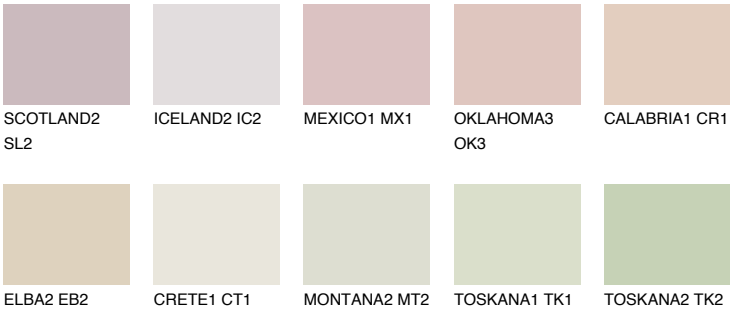

ARIZONA1 AR1

67% TSR 67%

Matching colours

COLOURS

INTENSE

For more information on plasters and paints, go to www.ceresit.it

*The presented colours refer to plasters and paints offered by Ceresit. Due to the use of digital techniques, the presented colours might not represent the original ones, thus they cannot be considered as a reliable colour presentation. We recommend checking the authentic colour samples.