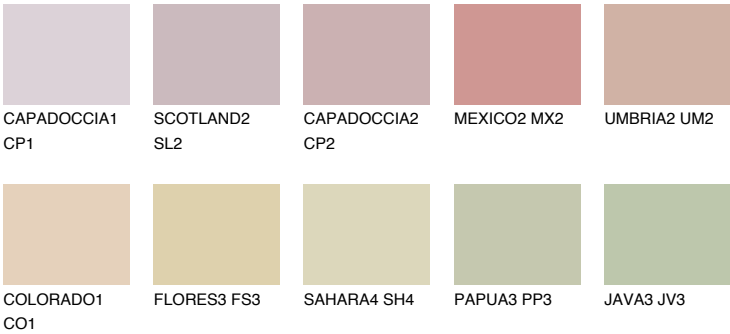

## ARIZONA2 AR2

54% TSR 58%

### Matching colours

#### COLOURS

#### INTENSE

For more information on plasters and paints, go to [www.ceresit.it](http://www.ceresit.it)

\*The presented colours refer to plasters and paints offered by Ceresit. Due to the use of digital techniques, the presented colours might not represent the original ones, thus they cannot be considered as a reliable colour presentation. We recommend checking the authentic colour samples.