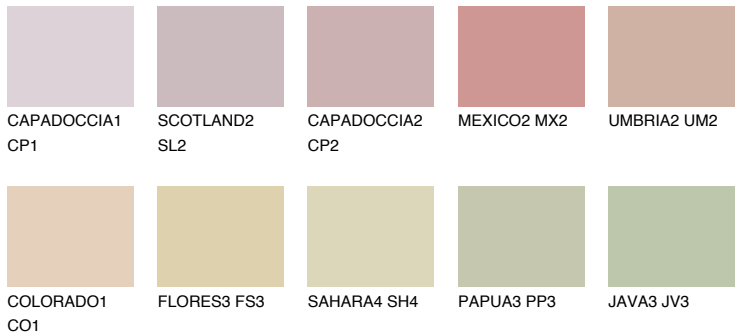

COLOUR DETAILS

ARIZONA2 AR2

54% TSR 58%

Matching colours

COLOURS

INTENSE

For more information on plasters and paints, go to www.ceresit.it

*The presented colours refer to plasters and paints offered by Ceresit. Due to the use of digital techniques, the presented colours might not represent the original ones, thus they cannot be considered as a reliable colour presentation. We recommend checking the authentic colour samples.