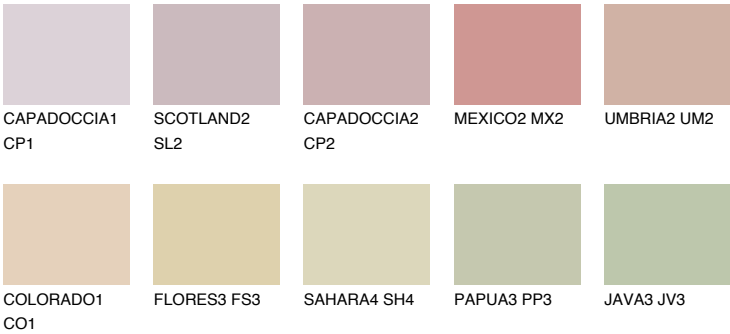

ARIZONA2 AR2

54% TSR 58%

Matching colours

COLOURS

INTENSE

For more information on plasters and paints, go to www.ceresit.it

*The presented colours refer to plasters and paints offered by Ceresit. Due to the use of digital techniques, the presented colours might not represent the original ones, thus they cannot be considered as a reliable colour presentation. We recommend checking the authentic colour samples.